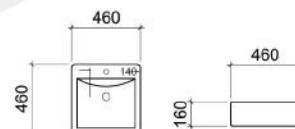

c/w 1 Prepunched Tap Hole
c/w Overflow Hole
c/w Fixing Bolts & Nuts (One Pair)
Dimension : 490 x 390 x 380 mm

KASTORIA

WALL HUNG BASIN

WB 3004

c/w 1 Prepunched Tap Hole
c/w Overflow Hole
c/w Fixing Bolts & Nuts (One Pair)
Dimension : 465 x 385 x 400 mm

WALL HUNG BASINS

HYDRA 520 WH

WALL HUNG BASIN

CT 6004 (WH)

c/w 1 Prepunched Tap Hole
c/w Overflow Hole
c/w Fixing Bolts & Nuts (One Pair)
Dimension : 520 x 410 x 160 mm

HYDRA 460 WH

WALL HUNG BASIN

CT 6005 (WH)

c/w 1 Prepunched Tap Hole
c/w Fixing Bolts & Nuts (One Pair)
Dimension : 460 x 460 x 160 mm

MUNICH

WALL HUNG BASIN

WB 6019

c/w 1 Prepunched Tap Hole
c/w Fixing Bolts & Nuts (One Pair)
Dimension : 580 x 440 x 160 mm