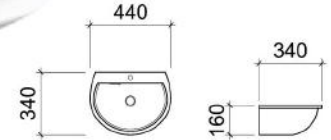

KAVALA 440
WALL HUNG BASIN

TO 3323

c/w 1 Prepunched Tap Hole
c/w Overflow Hole
c/w Fixing Bolts & Nuts (One Pair)
Dimension : 440 x 340 x 160 mm