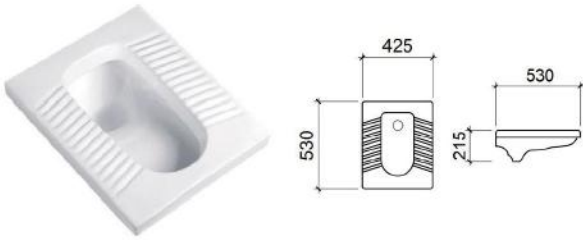

PETRA

WALL HUNG RECTANGULAR URINAL BOWL

UB 7002 TI/BI

c/w Top Inlet / Back Inlet (Optional)
c/w Fixing Bolts & Nuts (One Pair)
c/w Urinal Connector Set (USC01)
Dimension : 295 x 470 x 710 mm

TAXILA

WALL HUNG URINAL BOWL

UB 7003 TI/BI

c/w Top Inlet / Back Inlet (Optional)
c/w Fixing Bolts & Nuts (One Pair)
c/w Urinal Connector Set (USC01)
Dimension : 320 x 225 x 680 mm

NAPLES

WALL HUNG URINAL BOWL

UB 7005 TI

c/w Top Inlet
c/w Fixing Bolts & Nuts (One Pair)
c/w Urinal Connector Set (USC01)
Dimension : 260 x 285 x 480 mm

SQUATTING PANS

PRAGUE

RECTANGULAR SQUATTING PAN WITH INTEGRAL FOOTREST

SQ 7001

Dimension : 530 x 425 x 215 mm

WARSAW

RECTANGULAR SQUATTING PAN WITH INTEGRAL FOOTREST

SQ 7002