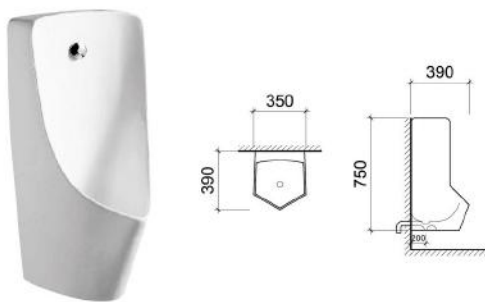

URINAL BOWLS

TROY

PEDESTAL URINAL BOWL

UB 7004 TI/BI

c/w Top Inlet / Back Inlet (Optional)
c/w Fixing Bolts & Nuts (One Pair)
Dimension : 355 x 445 x 980 mm

FLORENCE

WALL HUNG URINAL BOWL

UB 7007 BI

c/w Back Inlet ONLY
c/w Fixing Bolts & Nuts (One Pair)
c/w Urinal Connector Set (USC01)
Dimension : 390 x 350 x 750 mm

VENICE

WALL HUNG URINAL BOWL

UB 7006 TI/BI

c/w Top Inlet / Back Inlet (Optional)
c/w Fixing Bolts & Nuts (One Pair)
c/w Urinal Connector Set (USC01)
Dimension : 360 x 330 x 605 mm