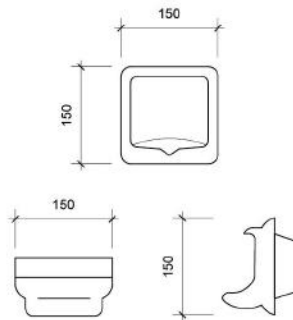

LARISSA 440
WALL HUNG BASIN

WB 6014

c/w 1 Prepunched Tap Hole
c/w Overflow Hole
c/w Fixing Bolts & Nuts (One Pair)
Dimension : 440 x 355 x 170 mm

LARISSA 410
WALL HUNG BASIN

WB 6005

c/w 1 Prepunched Tap Hole
c/w Overflow Hole
c/w Fixing Bolts & Nuts (One Pair)
Dimension : 410 x 360 x 160 mm

VERIA
WALL HUNG BASIN

L6364

c/w 1 Prepunched Tap Hole
c/w Overflow Hole
c/w Fixing Bolts & Nuts (One Pair)
Dimension : 610 x 550 x 195 mm

BASINS PEDESTALS

BASIN PEDESTAL - HALF

WB 6003 P

c/w Fixing Bolts & Nuts (One Pair)
Dimension : 320 x 230 x 290 mm

ACCESSORIES

SOAP HOLDER

SEMI-RECESSED

SH9001

Dimension : 150 x 150 mm

PAPER HOLDER

SEMI-RECESSED

PH9002

c/w Plastic Roller
Dimension : 170 x 175 mm

BATH TUBS

CATANIA BATH TUB

BT16 0016A/B/C

Free Standing Acrylic Bathtub
c/w Drainage Device
A - 1500 x 800 x 580 mm
B - 1600 x 800 x 580 mm
C - 1700 x 800 x 580 mm