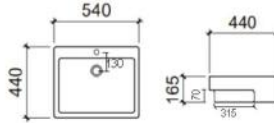

HYDRA 540
SEMI-RECESSED BASIN

SR 6007
c/w 1 Prepunched Tap Hole
c/w Overflow Hole
Dimension : 540 x 440 x 165 mm