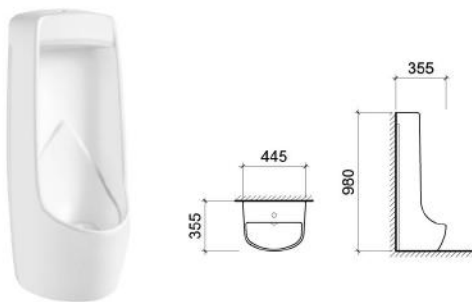

TALIA

WALL HUNG RIMLESS WASHDOWN WATER CLOSET

WH-8001

c/w WHB01 Chair Bracket, Fixing Bolts & Nuts (One Pair)
c/w PP Soft Close Toilet Seat Cover
c/w P450 Straight Outlet Connector
Horizontal Outlet, P = 180mm
Dimension : 500 x 360 x 360 mm

BACK TO WALL WATER CLOSET

WILONA

BACK TO WALL RIMLESS WASHDOWN PEDESTAL WC

BTW-8001 S/P

c/w Fixing Bolts & Nuts (One Pair)
c/w PP Soft Close Toilet Seat Cover
c/w PS03 P to S Connector
Bottom Outlet, S=120 mm
Horizontal Outlet, P=180mm
Dimension : 545 x 365 x 405 mm

URINAL BOWLS

TROY

PEDESTAL URINAL BOWL

UB 7004 TI/BI

c/w Top Inlet / Back Inlet (Optional)
c/w Fixing Bolts & Nuts (One Pair)
Dimension : 355 x 445 x 980 mm

FLORENCE

WALL HUNG URINAL BOWL

UB 7007 BI

c/w Back Inlet ONLY
c/w Fixing Bolts & Nuts (One Pair)
c/w Urinal Connector Set (USC01)
Dimension : 390 x 350 x 750 mm

VENICE

WALL HUNG URINAL BOWL

UB 7006 TI/BI

c/w Top Inlet / Back Inlet (Optional)
c/w Fixing Bolts & Nuts (One Pair)
c/w Urinal Connector Set (USC01)
Dimension : 360 x 330 x 605 mm