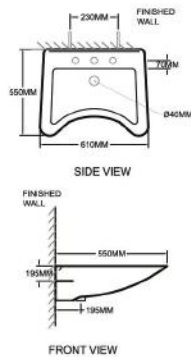

WALL HUNG BASINS

KAVALA 495
WALL HUNG BASIN

TO 3322

c/w 1 Prepunched Tap Hole
c/w Overflow Hole
c/w Fixing Bolts & Nuts (One Pair)
Dimension : 495 x 405 x 190 mm

KAVALA 440
WALL HUNG BASIN

TO 3323

c/w 1 Prepunched Tap Hole
c/w Overflow Hole
c/w Fixing Bolts & Nuts (One Pair)
Dimension : 440 x 340 x 160 mm

LARISSA 440
WALL HUNG BASIN

WB 6014

c/w 1 Prepunched Tap Hole
c/w Overflow Hole
c/w Fixing Bolts & Nuts (One Pair)
Dimension : 440 x 355 x 170 mm

LARISSA 410
WALL HUNG BASIN

WB 6005

c/w 1 Prepunched Tap Hole
c/w Overflow Hole
c/w Fixing Bolts & Nuts (One Pair)
Dimension : 410 x 360 x 160 mm

VERIA
WALL HUNG BASIN

L6364

c/w 1 Prepunched Tap Hole
c/w Overflow Hole
c/w Fixing Bolts & Nuts (One Pair)
Dimension : 610 x 550 x 195 mm

BASINS PEDESTALS

BASIN PEDESTAL - HALF

WB 6003 P

c/w Fixing Bolts & Nuts (One Pair)
Dimension : 320 x 230 x 290 mm