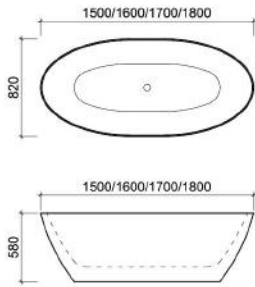

VERIA
WALL HUNG BASIN

L6364

c/w 1 Prepunched Tap Hole
c/w Overflow Hole
c/w Fixing Bolts & Nuts (One Pair)
Dimension : 610 x 550 x 195 mm

BASINS PEDESTALS

BASIN PEDESTAL - HALF

WB 6003 P

c/w Fixing Bolts & Nuts (One Pair)
Dimension : 320 x 230 x 290 mm

ACCESSORIES

SOAP HOLDER

SEMI-RECESSED

SH9001

Dimension : 150 x 150 mm

PAPER HOLDER

SEMI-RECESSED

PH9002

c/w Plastic Roller
Dimension : 170 x 175 mm

BATH TUBS

CATANIA BATH TUB

BT16 0016A/B/C

Free Standing Acrylic Bathtub
c/w Drainage Device
A - 1500 x 800 x 580 mm
B - 1600 x 800 x 580 mm
C - 1700 x 800 x 580 mm

MADRID BATH TUB

BT16 0015A/B

Free Standing Acrylic Bathtub
c/w Drainage Device
A - 1600 x 800 x 580 mm
B - 1700 x 800 x 580 mm

BATH TUBS

GENEVA BATH TUB

BT16 0014A/B/C/D

Free Standing Acrylic Bathtub
c/w Drainage Device
A - 1500 x 820 x 580 mm
B - 1600 x 820 x 580 mm
C - 1700 x 820 x 580 mm
D - 1800 x 820 x 580 mm