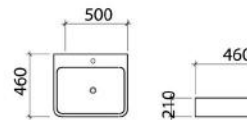

c/w 1 Prepunched Tap Hole
c/w Fixing Bolts & Nuts (One Pair)
Dimension : 460 x 460 x 160 mm

MUNICH

WALL HUNG BASIN

WB 6019

c/w 1 Prepunched Tap Hole
c/w Fixing Bolts & Nuts (One Pair)
Dimension : 580 x 440 x 160 mm

PAROS 520

WALL HUNG BASIN

WB 6018

c/w 1 Prepunched Tap Hole
c/w Fixing Bolts & Nuts (One Pair)
Dimension : 520 x 420 x 155 mm

PAROS 420

WALL HUNG BASIN

WB 6011

c/w 1 Prepunched Tap Hole
c/w Fixing Bolts & Nuts (One Pair)
Dimension : 420 x 420 x 125 mm