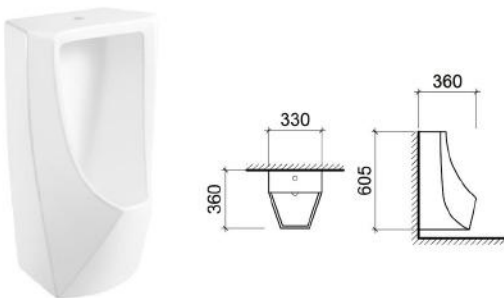

BACK TO WALL WATER CLOSET

WILONA

BACK TO WALL RIMLESS WASHDOWN PEDESTAL WC

BTW-8001 S/P

c/w Fixing Bolts & Nuts (One Pair)
c/w PP Soft Close Toilet Seat Cover
c/w PS03 P to S Connector
Bottom Outlet, S=120 mm
Horizontal Outlet, P=180mm
Dimension : 545 x 365 x 405 mm

URINAL BOWLS

TROY

PEDESTAL URINAL BOWL

UB 7004 TI/BI

c/w Top Inlet / Back Inlet (Optional)
c/w Fixing Bolts & Nuts (One Pair)
Dimension : 355 x 445 x 980 mm

FLORENCE

WALL HUNG URINAL BOWL

UB 7007 BI

c/w Back Inlet ONLY
c/w Fixing Bolts & Nuts (One Pair)
c/w Urinal Connector Set (USC01)
Dimension : 390 x 350 x 750 mm

VENICE

WALL HUNG URINAL BOWL

UB 7006 TI/BI

c/w Top Inlet / Back Inlet (Optional)
c/w Fixing Bolts & Nuts (One Pair)
c/w Urinal Connector Set (USC01)
Dimension : 360 x 330 x 605 mm

PETRA

WALL HUNG RECTANGULAR URINAL BOWL

UB 7002 TI/BI

c/w Top Inlet / Back Inlet (Optional)
c/w Fixing Bolts & Nuts (One Pair)
c/w Urinal Connector Set (USC01)
Dimension : 295 x 470 x 710 mm

TAXILA

WALL HUNG URINAL BOWL