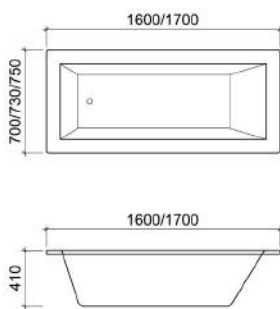

VERIA
WALL HUNG BASIN

L6364

c/w 1 Prepunched Tap Hole
c/w Overflow Hole
c/w Fixing Bolts & Nuts (One Pair)
Dimension : 610 x 550 x 195 mm

BASINS PEDESTALS

BASIN PEDESTAL - HALF

WB 6003 P

c/w Fixing Bolts & Nuts (One Pair)
Dimension : 320 x 230 x 290 mm

c/w Plastic Roller
Dimension : 170 x 175 mm

BATH TUBS

CATANIA BATH TUB

BT16 0016A/B/C

Free Standing Acrylic Bathtub
c/w Drainage Device
A - 1500 x 800 x 580 mm
B - 1600 x 800 x 580 mm
C - 1700 x 800 x 580 mm

MADRID BATH TUB

BT16 0015A/B

Free Standing Acrylic Bathtub
c/w Drainage Device
A - 1600 x 800 x 580 mm
B - 1700 x 800 x 580 mm

BATH TUBS

GENEVA BATH TUB

BT16 0014A/B/C/D

Free Standing Acrylic Bathtub
c/w Drainage Device
A - 1500 x 820 x 580 mm
B - 1600 x 820 x 580 mm
C - 1700 x 820 x 580 mm
D - 1800 x 820 x 580 mm

ROME BATH TUB

BT16 0307A/B/C

Built-in Acrylic Bathtub
c/w Drainage Device
A - 1600 x 750 x 410 mm
B - 1700 x 700 x 410 mm
C - 1700 x 730 x 410 mm

“ **Simplicity**
is the beauty of life ”

DOWNLOAD ONLINE CATALOG