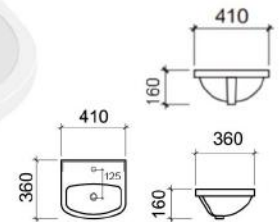

LARISSA 410
WALL HUNG BASIN

WB 6005

c/w 1 Prepunched Tap Hole
c/w Overflow Hole
c/w Fixing Bolts & Nuts (One Pair)
Dimension : 410 x 360 x 160 mm