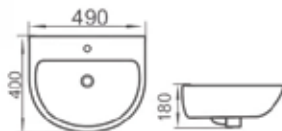

c/w 1 Prepunched Tap Hole
c/w Overflow Hole
c/w Fixing Bolts & Nuts (One Pair)
Dimension : 510 x 360 x 160 mm

ATHENS 430

WALL HUNG BASIN

WB 6012

c/w 1 Prepunched Tap Hole
c/w Overflow Hole
c/w Fixing Bolts & Nuts (One Pair)
Dimension : 430 x 360 x 155 mm

TRIPOLI 650

WALL HUNG BASIN

WB 6004

c/w 1 Prepunched Tap Hole
c/w Overflow Hole
c/w Half Pedestal
c/w Fixing Bolts & Nuts (One Pair)
Dimension : 610 x 460 x 500 mm

TRIPOLI 565

WALL HUNG BASIN

WB 6003

c/w 1 Prepunched Tap Hole
c/w Overflow Hole
c/w Fixing Bolts & Nuts (One Pair)
Without Pedestal
Dimension : 565 x 445 x 190 mm

ZAGREB

WALL HUNG BASIN

WB 6015

c/w 1 Prepunched Tap Hole
c/w Overflow Hole
c/w Fixing Bolts & Nuts (One Pair)
Dimension : 490 x 400 x 180 mm

LAMIA

WALL HUNG BASIN

WB6002

c/w 1 Prepunched Tap Hole
c/w Overflow Hole
c/w Fixing Bolts & Nuts (One Pair)
Dimension : 535 x 445 x 180 mm