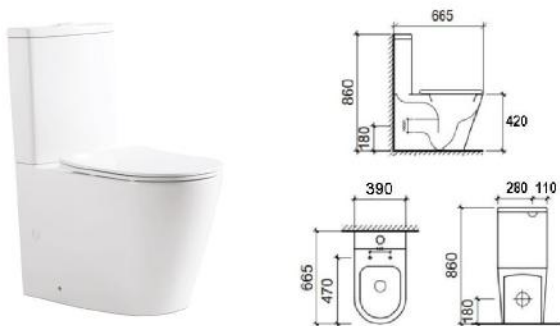

VERONA

ONE PIECE WASHDOWN RIMLESS PEDESTAL WATER CLOSET

WC 1014 S/P

c/w Dual Flush (DF) Push Button
 c/w PP Soft Close Toilet Seat Cover
 c/w P450 Straight Outlet Connector
 Horizontal Outlet, P = 180mm
 Bottom Outlet, S = 250mm
 Dimension : 675 x 370 x 750 mm

TRENTO

ONE PIECE WASHDOWN RIMLESS PEDESTAL WATER CLOSET

WC 1010 S/P

c/w Dual Flush (DF) Push Button
 c/w PP Soft Close Toilet Seat & Cover
 c/w P450 Straight Outlet Connector
 Horizontal Outlet, P = 180 mm
 Bottom Outlet, S = 250 mm
 Dimension : 680 x 360 x 755 mm

COLIN

ONE PIECE WASHDOWN PEDESTAL WATER CLOSET

WC 1018 S/P

c/w Dual Flush (DF) Push Button
 c/w PP Soft Close Toilet Seat Cover
 c/w P450 Straight Outlet Connector
 Horizontal Outlet, P = 180 mm
 Bottom Outlet, S = 250 mm
 Dimension : 675 x 370 x 720 mm

CLOSE COUPLE WATER CLOSETS

VIENNA CC

CLOSE COUPLE WASHDOWN PEDESTAL WATER CLOSET

WC 2006 P

c/w Dual Flush (DF) Push Button
 c/w PP Soft Close Toilet Seat Cover
 Horizontal Outlet, P = 180mm (P450 Outlet Connector)
 Bottom Outlet, S = 90 to 200mm (P449 connector)
 Dimension : 665 x 390 x 860 mm