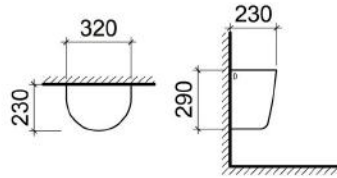

LARISSA 440
WALL HUNG BASIN

WB 6014

c/w 1 Prepunched Tap Hole
c/w Overflow Hole
c/w Fixing Bolts & Nuts (One Pair)
Dimension : 440 x 355 x 170 mm

LARISSA 410
WALL HUNG BASIN

WB 6005

c/w 1 Prepunched Tap Hole
c/w Overflow Hole
c/w Fixing Bolts & Nuts (One Pair)
Dimension : 410 x 360 x 160 mm

VERIA
WALL HUNG BASIN

L6364

c/w 1 Prepunched Tap Hole
c/w Overflow Hole
c/w Fixing Bolts & Nuts (One Pair)
Dimension : 610 x 550 x 195 mm

BASINS PEDESTALS

BASIN PEDESTAL - HALF

WB 6003 P

c/w Fixing Bolts & Nuts (One Pair)
Dimension : 320 x 230 x 290 mm