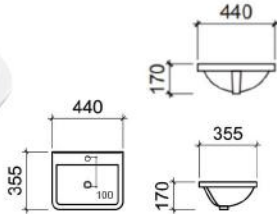

c/w 1 Prepunched Tap Hole
c/w Overflow Hole
c/w Fixing Bolts & Nuts (One Pair)
Dimension : 510 x 360 x 160 mm

ATHENS 430

WALL HUNG BASIN

WB 6012

c/w 1 Prepunched Tap Hole
c/w Overflow Hole
c/w Fixing Bolts & Nuts (One Pair)
Dimension : 430 x 360 x 155 mm

ZAGREB

WALL HUNG BASIN

WB 6015

c/w 1 Prepunched Tap Hole
c/w Overflow Hole
c/w Fixing Bolts & Nuts (One Pair)
Dimension : 490 x 400 x 180 mm

LAMIA

WALL HUNG BASIN

WB6002

c/w 1 Prepunched Tap Hole
c/w Overflow Hole
c/w Fixing Bolts & Nuts (One Pair)
Dimension : 535 x 445 x 180 mm

WALL HUNG BASINS

KAVALA 495
WALL HUNG BASIN

TO 3322

c/w 1 Prepunched Tap Hole
c/w Overflow Hole
c/w Fixing Bolts & Nuts (One Pair)
Dimension : 495 x 405 x 190 mm

KAVALA 440
WALL HUNG BASIN

TO 3323

c/w 1 Prepunched Tap Hole
c/w Overflow Hole
c/w Fixing Bolts & Nuts (One Pair)
Dimension : 440 x 340 x 160 mm

VERIA
WALL HUNG BASIN

L6364

c/w 1 Prepunched Tap Hole
c/w Overflow Hole
c/w Fixing Bolts & Nuts (One Pair)
Dimension : 610 x 550 x 195 mm

BASINS PEDESTALS

BASIN PEDESTAL - HALF

WB 6003 P

c/w Fixing Bolts & Nuts (One Pair)
Dimension : 320 x 230 x 290 mm