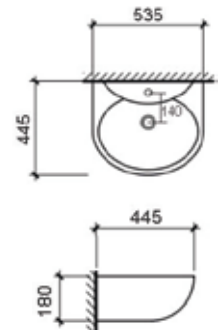

VOLOS

WALL HUNG BASIN

WB 6016

c/w 1 Prepunched Tap Hole
c/w Overflow Hole
c/w Fixing Bolts & Nuts (One Pair)
Dimension : 500 x 460 x 210 mm

WALL HUNG BASINS

ATHENS 510

WALL HUNG BASIN

WB 6013

c/w 1 Prepunched Tap Hole
c/w Overflow Hole
c/w Fixing Bolts & Nuts (One Pair)
Dimension : 510 x 360 x 160 mm

ATHENS 430

WALL HUNG BASIN

WB 6012

c/w 1 Prepunched Tap Hole
c/w Overflow Hole
c/w Fixing Bolts & Nuts (One Pair)
Dimension : 430 x 360 x 155 mm

TRIPOLI 650

WALL HUNG BASIN

WB 6004

c/w 1 Prepunched Tap Hole
c/w Overflow Hole
c/w Half Pedestal
c/w Fixing Bolts & Nuts (One Pair)
Dimension : 610 x 460 x 500 mm

TRIPOLI 565

WALL HUNG BASIN

WB 6003

c/w 1 Prepunched Tap Hole
c/w Overflow Hole
c/w Fixing Bolts & Nuts (One Pair)
Without Pedestal
Dimension : 565 x 445 x 190 mm

ZAGREB

WALL HUNG BASIN

WB 6015

c/w 1 Prepunched Tap Hole
c/w Overflow Hole
c/w Fixing Bolts & Nuts (One Pair)
Dimension : 490 x 400 x 180 mm

LAMIA

WALL HUNG BASIN

WB6002

c/w 1 Prepunched Tap Hole
c/w Overflow Hole
c/w Fixing Bolts & Nuts (One Pair)
Dimension : 535 x 445 x 180 mm