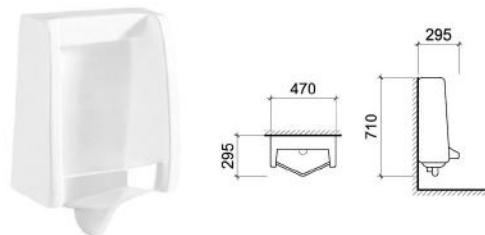

URINAL BOWLS

TROY

PEDESTAL URINAL BOWL

UB 7004 TI/BI

c/w Top Inlet / Back Inlet (Optional)
c/w Fixing Bolts & Nuts (One Pair)
Dimension : 355 x 445 x 980 mm

FLORENCE

WALL HUNG URINAL BOWL

UB 7007 BI

c/w Back Inlet ONLY
c/w Fixing Bolts & Nuts (One Pair)
c/w Urinal Connector Set (USC01)
Dimension : 390 x 350 x 750 mm

VENICE

WALL HUNG URINAL BOWL

UB 7006 TI/BI

c/w Top Inlet / Back Inlet (Optional)
c/w Fixing Bolts & Nuts (One Pair)
c/w Urinal Connector Set (USC01)
Dimension : 360 x 330 x 605 mm

PETRA

WALL HUNG RECTANGULAR URINAL BOWL

UB 7002 TI/BI

c/w Top Inlet / Back Inlet (Optional)
c/w Fixing Bolts & Nuts (One Pair)
c/w Urinal Connector Set (USC01)
Dimension : 295 x 470 x 710 mm

TAXILA

WALL HUNG URINAL BOWL