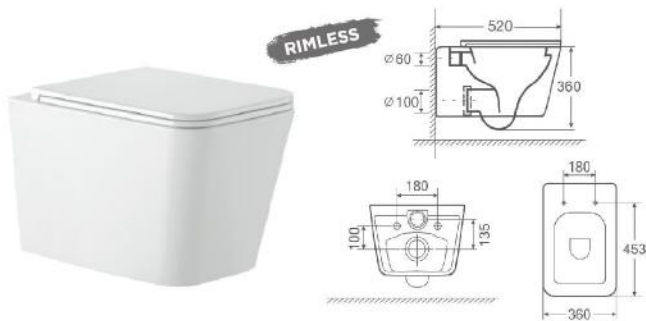

WALL HUNG WATER CLOSETS

TERENCE

WALL HUNG RIMLESS WASHDOWN WATER CLOSET

WH-8002

c/w WHB01 Chair Bracket, Fixing Bolts & Nuts (One Pair)
c/w PP Soft Close Toilet Seat Cover
c/w P450 Straight Outlet Connector
Horizontal Outlet, P = 180mm
Dimension : 520 x 360 x 360 mm