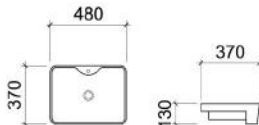

SEMI-RECESSED BASINS

RIGA 500
SEMI-RECESSED BASIN

SR 6015
c/w 1 Prepunched Tap Hole
c/w Overflow Hole
Dimension : 500 x 420 x 130 mm

HYDRA 540
SEMI-RECESSED BASIN

SR 6007
c/w 1 Prepunched Tap Hole
c/w Overflow Hole
Dimension : 540 x 440 x 165 mm

SERIFOS 480 SRB
SEMI-RECESSED BASIN

SR 6014
c/w 1 Prepunched Tap Hole
Dimension : 480 x 370 x 130 mm

SEMI-INSERT BASIN

MITILINI

SEMI-INSERT BASIN

AC6001

c/w Overflow Hole
Dimension : 480 dia x 200 mm

UNDER COUNTER BASINS