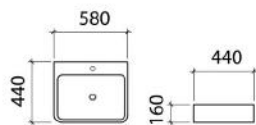

c/w 1 Prepunched Tap Hole
c/w Overflow Hole
c/w Fixing Bolts & Nuts (One Pair)
Dimension : 490 x 390 x 380 mm

KASTORIA

WALL HUNG BASIN

WB 3004

c/w 1 Prepunched Tap Hole
c/w Overflow Hole
c/w Fixing Bolts & Nuts (One Pair)
Dimension : 465 x 385 x 400 mm

WALL HUNG BASINS

HYDRA 520 WH

WALL HUNG BASIN

CT 6004 (WH)

c/w 1 Prepunched Tap Hole
c/w Overflow Hole
c/w Fixing Bolts & Nuts (One Pair)
Dimension : 520 x 410 x 160 mm

HYDRA 460 WH

WALL HUNG BASIN

CT 6005 (WH)

c/w 1 Prepunched Tap Hole
c/w Fixing Bolts & Nuts (One Pair)
Dimension : 460 x 460 x 160 mm

MUNICH

WALL HUNG BASIN

WB 6019

c/w 1 Prepunched Tap Hole
c/w Fixing Bolts & Nuts (One Pair)
Dimension : 580 x 440 x 160 mm