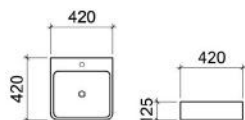

c/w 1 Prepunched Tap Hole
c/w Overflow Hole
c/w Fixing Bolts & Nuts (One Pair)
Dimension : 490 x 390 x 380 mm

KASTORIA

WALL HUNG BASIN

WB 3004

c/w 1 Prepunched Tap Hole
c/w Overflow Hole
c/w Fixing Bolts & Nuts (One Pair)
Dimension : 465 x 385 x 400 mm

WALL HUNG BASINS

HYDRA 520 WH

WALL HUNG BASIN

CT 6004 (WH)

c/w 1 Prepunched Tap Hole
c/w Overflow Hole
c/w Fixing Bolts & Nuts (One Pair)
Dimension : 520 x 410 x 160 mm

HYDRA 460 WH

WALL HUNG BASIN

CT 6005 (WH)

c/w 1 Prepunched Tap Hole
c/w Fixing Bolts & Nuts (One Pair)
Dimension : 460 x 460 x 160 mm

MUNICH

WALL HUNG BASIN

WB 6019

c/w 1 Prepunched Tap Hole
c/w Fixing Bolts & Nuts (One Pair)
Dimension : 580 x 440 x 160 mm

PAROS 520

WALL HUNG BASIN

WB 6018

c/w 1 Prepunched Tap Hole
c/w Fixing Bolts & Nuts (One Pair)
Dimension : 520 x 420 x 155 mm

PAROS 420

WALL HUNG BASIN

WB 6011

c/w 1 Prepunched Tap Hole
c/w Fixing Bolts & Nuts (One Pair)
Dimension : 420 x 420 x 125 mm