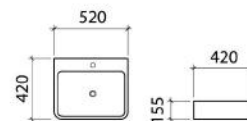

c/w 1 Prepunched Tap Hole
c/w Overflow Hole
c/w Fixing Bolts & Nuts (One Pair)
Dimension : 490 x 390 x 380 mm

KASTORIA

WALL HUNG BASIN

WB 3004

c/w 1 Prepunched Tap Hole
c/w Overflow Hole
c/w Fixing Bolts & Nuts (One Pair)
Dimension : 465 x 385 x 400 mm

WALL HUNG BASINS

HYDRA 520 WH

WALL HUNG BASIN

CT 6004 (WH)

c/w 1 Prepunched Tap Hole
c/w Overflow Hole
c/w Fixing Bolts & Nuts (One Pair)
Dimension : 520 x 410 x 160 mm

HYDRA 460 WH

WALL HUNG BASIN

CT 6005 (WH)

c/w 1 Prepunched Tap Hole
c/w Fixing Bolts & Nuts (One Pair)
Dimension : 460 x 460 x 160 mm

MUNICH

WALL HUNG BASIN

WB 6019

c/w 1 Prepunched Tap Hole
c/w Fixing Bolts & Nuts (One Pair)
Dimension : 580 x 440 x 160 mm

PAROS 520

WALL HUNG BASIN

WB 6018

c/w 1 Prepunched Tap Hole
c/w Fixing Bolts & Nuts (One Pair)
Dimension : 520 x 420 x 155 mm

PAROS 420

WALL HUNG BASIN

WB 6011

c/w 1 Prepunched Tap Hole
c/w Fixing Bolts & Nuts (One Pair)
Dimension : 420 x 420 x 125 mm