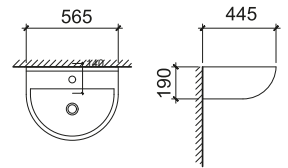

PAROS 520

WALL HUNG BASIN

WB 6018

c/w 1 Prepunched Tap Hole
c/w Fixing Bolts & Nuts (One Pair)
Dimension : 520 x 420 x 155 mm

PAROS 420

WALL HUNG BASIN

WB 6011

c/w 1 Prepunched Tap Hole
c/w Fixing Bolts & Nuts (One Pair)
Dimension : 420 x 420 x 125 mm

VOLOS

WALL HUNG BASIN

WB 6016

c/w 1 Prepunched Tap Hole
c/w Overflow Hole
c/w Fixing Bolts & Nuts (One Pair)
Dimension : 500 x 460 x 210 mm

WALL HUNG BASINS

ATHENS 510

WALL HUNG BASIN

WB 6013

c/w 1 Prepunched Tap Hole
c/w Overflow Hole
c/w Fixing Bolts & Nuts (One Pair)
Dimension : 510 x 360 x 160 mm

ATHENS 430

WALL HUNG BASIN

WB 6012

c/w 1 Prepunched Tap Hole
c/w Overflow Hole
c/w Fixing Bolts & Nuts (One Pair)
Dimension : 430 x 360 x 155 mm

TRIPOLI 650

WALL HUNG BASIN

WB 6004

c/w 1 Prepunched Tap Hole
c/w Overflow Hole
c/w Half Pedestal
c/w Fixing Bolts & Nuts (One Pair)
Dimension : 610 x 460 x 500 mm

TRIPOLI 565

WALL HUNG BASIN

WB 6003

c/w 1 Prepunched Tap Hole
c/w Overflow Hole
c/w Fixing Bolts & Nuts (One Pair)
Without Pedestal
Dimension : 565 x 445 x 190 mm