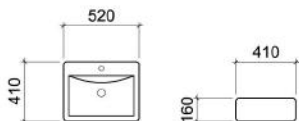

ICARIA 570 OVAL

UNDER COUNTER BASIN

UC 6001

Dimension : 570 x 430 x 200 mm

WALL HUNG BASINS

KASTELL

WALL HUNG BASIN

WB 3002

c/w 1 Prepunched Tap Hole
c/w Overflow Hole
c/w Fixing Bolts & Nuts (One Pair)
Dimension : 490 x 390 x 380 mm

KASTORIA

WALL HUNG BASIN

WB 3004

c/w 1 Prepunched Tap Hole
c/w Overflow Hole
c/w Fixing Bolts & Nuts (One Pair)
Dimension : 465 x 385 x 400 mm

WALL HUNG BASINS

HYDRA 520 WH

WALL HUNG BASIN

CT 6004 (WH)

c/w 1 Prepunched Tap Hole
c/w Overflow Hole
c/w Fixing Bolts & Nuts (One Pair)
Dimension : 520 x 410 x 160 mm

HYDRA 460 WH

WALL HUNG BASIN

CT 6005 (WH)