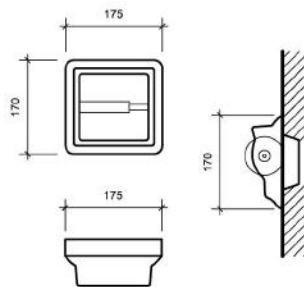

VERIA
WALL HUNG BASIN

L6364

c/w 1 Prepunched Tap Hole
c/w Overflow Hole
c/w Fixing Bolts & Nuts (One Pair)
Dimension : 610 x 550 x 195 mm

BASINS PEDESTALS

BASIN PEDESTAL - HALF

WB 6003 P

c/w Fixing Bolts & Nuts (One Pair)
Dimension : 320 x 230 x 290 mm

ACCESSORIES

SOAP HOLDER

SEMI-RECESSED

SH9001

Dimension : 150 x 150 mm

PAPER HOLDER

SEMI-RECESSED

PH9002

c/w Plastic Roller
Dimension : 170 x 175 mm

BATH TUBS

CATANIA BATH TUB

BT16 0016A/B/C

Free Standing Acrylic Bathtub
c/w Drainage Device
A - 1500 x 800 x 580 mm
B - 1600 x 800 x 580 mm
C - 1700 x 800 x 580 mm