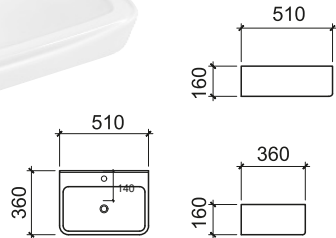

c/w 1 Prepunched Tap Hole
c/w Fixing Bolts & Nuts (One Pair)
Dimension : 460 x 460 x 160 mm

MUNICH

WALL HUNG BASIN

WB 6019

c/w 1 Prepunched Tap Hole
c/w Fixing Bolts & Nuts (One Pair)
Dimension : 580 x 440 x 160 mm

PAROS 520

WALL HUNG BASIN

WB 6018

c/w 1 Prepunched Tap Hole
c/w Fixing Bolts & Nuts (One Pair)
Dimension : 520 x 420 x 155 mm

PAROS 420

WALL HUNG BASIN

WB 6011

c/w 1 Prepunched Tap Hole
c/w Fixing Bolts & Nuts (One Pair)
Dimension : 420 x 420 x 125 mm

VOLOS

WALL HUNG BASIN

WB 6016

c/w 1 Prepunched Tap Hole
c/w Overflow Hole
c/w Fixing Bolts & Nuts (One Pair)
Dimension : 500 x 460 x 210 mm

WALL HUNG BASINS

ATHENS 510

WALL HUNG BASIN

WB 6013

c/w 1 Prepunched Tap Hole
c/w Overflow Hole
c/w Fixing Bolts & Nuts (One Pair)
Dimension : 510 x 360 x 160 mm

ATHENS 430

WALL HUNG BASIN

WB 6012

c/w 1 Prepunched Tap Hole
c/w Overflow Hole
c/w Fixing Bolts & Nuts (One Pair)
Dimension : 430 x 360 x 155 mm