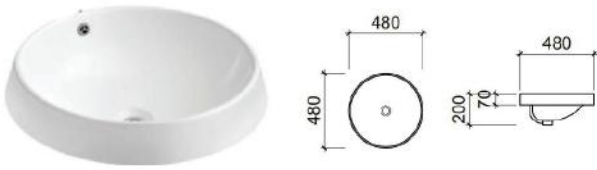

SEMI-INSERT BASIN

MITILINI

SEMI-INSERT BASIN

AC6001

c/w Overflow Hole
Dimension : 480 dia x 200 mm