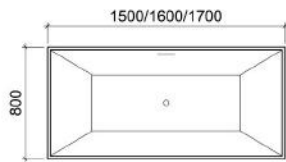

VERIA
WALL HUNG BASIN

L6364

c/w 1 Prepunched Tap Hole
c/w Overflow Hole
c/w Fixing Bolts & Nuts (One Pair)
Dimension : 610 x 550 x 195 mm

BASINS PEDESTALS

BASIN PEDESTAL - HALF

WB 6003 P

c/w Fixing Bolts & Nuts (One Pair)
Dimension : 320 x 230 x 290 mm

ACCESSORIES

SOAP HOLDER

SEMI-RECESSED

SH9001

Dimension : 150 x 150 mm

PAPER HOLDER

SEMI-RECESSED

PH9002

c/w Plastic Roller
Dimension : 170 x 175 mm

BATH TUBS

CATANIA BATH TUB

BT16 0016A/B/C

Free Standing Acrylic Bathtub
c/w Drainage Device
A - 1500 x 800 x 580 mm
B - 1600 x 800 x 580 mm
C - 1700 x 800 x 580 mm