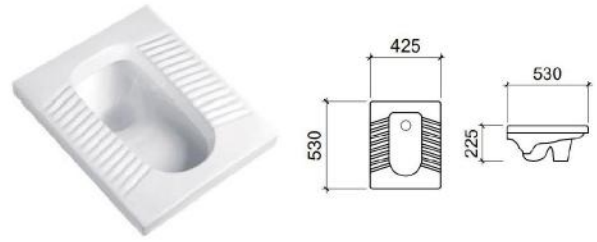

UB 7003 TI/BI

c/w Top Inlet / Back Inlet (Optional)
c/w Fixing Bolts & Nuts (One Pair)
c/w Urinal Connector Set (USC01)
Dimension : 320 x 225 x 680 mm

NAPLES

WALL HUNG URINAL BOWL

UB 7005 TI

c/w Top Inlet
c/w Fixing Bolts & Nuts (One Pair)
c/w Urinal Connector Set (USC01)
Dimension : 260 x 285 x 480 mm

SQUATTING PANS

PRAGUE

RECTANGULAR SQUATTING PAN WITH INTEGRAL FOOTREST

SQ 7001

Dimension : 530 x 425 x 215 mm

WARSAW

RECTANGULAR SQUATTING PAN WITH INTEGRAL FOOTREST

SQ 7002

c/w Integral S Trap
Dimension : 530 x 425 x 225 mm

CONCEALED CISTERNS & ACTUATORS

NV701

NOVATEC UNIVERSAL FRAME FOR WALL HUNG WC
(FRONT OPERATION)

Thickness of cistern : 90mm, height : 1160mm
Adjustable flush valve 3/4.5L, 3.6L, 4/7L