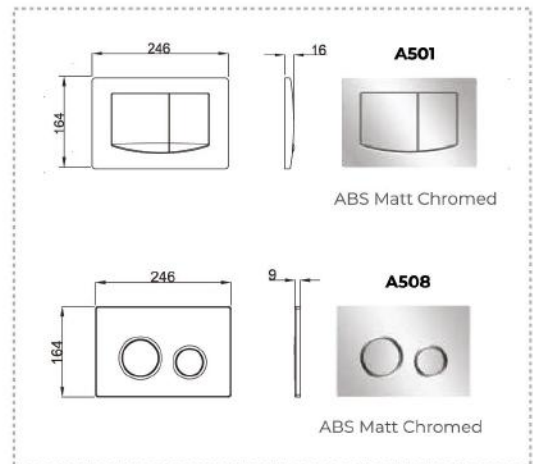

A501

ABS Matt Chromed

A508

ABS Matt Chromed