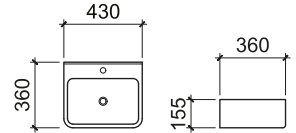

PAROS 520

WALL HUNG BASIN

WB 6018

c/w 1 Prepunched Tap Hole
c/w Fixing Bolts & Nuts (One Pair)
Dimension : 520 x 420 x 155 mm

PAROS 420

WALL HUNG BASIN

WB 6011

c/w 1 Prepunched Tap Hole
c/w Fixing Bolts & Nuts (One Pair)
Dimension : 420 x 420 x 125 mm

VOLOS

WALL HUNG BASIN

WB 6016

c/w 1 Prepunched Tap Hole
c/w Overflow Hole
c/w Fixing Bolts & Nuts (One Pair)
Dimension : 500 x 460 x 210 mm

WALL HUNG BASINS

ATHENS 510

WALL HUNG BASIN

WB 6013

c/w 1 Prepunched Tap Hole
c/w Overflow Hole
c/w Fixing Bolts & Nuts (One Pair)
Dimension : 510 x 360 x 160 mm

ATHENS 430

WALL HUNG BASIN

WB 6012

c/w 1 Prepunched Tap Hole
c/w Overflow Hole
c/w Fixing Bolts & Nuts (One Pair)
Dimension : 430 x 360 x 155 mm