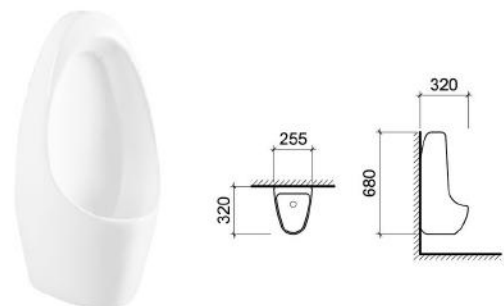

URINAL BOWLS

TROY

PEDESTAL URINAL BOWL

UB 7004 TI/BI

c/w Top Inlet / Back Inlet (Optional)
c/w Fixing Bolts & Nuts (One Pair)
Dimension : 355 x 445 x 980 mm

FLORENCE

WALL HUNG URINAL BOWL

UB 7007 BI

c/w Back Inlet ONLY
c/w Fixing Bolts & Nuts (One Pair)
c/w Urinal Connector Set (USC01)
Dimension : 390 x 350 x 750 mm

VENICE

WALL HUNG URINAL BOWL

UB 7006 TI/BI

c/w Top Inlet / Back Inlet (Optional)
c/w Fixing Bolts & Nuts (One Pair)
c/w Urinal Connector Set (USC01)
Dimension : 360 x 330 x 605 mm

PETRA

WALL HUNG RECTANGULAR URINAL BOWL

UB 7002 TI/BI

c/w Top Inlet / Back Inlet (Optional)
c/w Fixing Bolts & Nuts (One Pair)
c/w Urinal Connector Set (USC01)
Dimension : 295 x 470 x 710 mm

TAXILA

WALL HUNG URINAL BOWL

UB 7003 TI/BI

c/w Top Inlet / Back Inlet (Optional)
c/w Fixing Bolts & Nuts (One Pair)
c/w Urinal Connector Set (USC01)
Dimension : 320 x 225 x 680 mm

NAPLES

WALL HUNG URINAL BOWL

UB 7005 TI

c/w Top Inlet
c/w Fixing Bolts & Nuts (One Pair)
c/w Urinal Connector Set (USC01)
Dimension : 260 x 285 x 480 mm