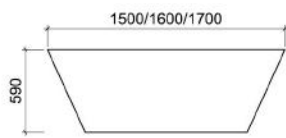

ACCESSORIES

SOAP HOLDER

SEMI-RECESSED

SH9001

Dimension : 150 x 150 mm

PAPER HOLDER

SEMI-RECESSED

PH9002

c/w Plastic Roller
Dimension : 170 x 175 mm

BATH TUBS

CATANIA BATH TUB

BT16 0016A/B/C

Free Standing Acrylic Bathtub
c/w Drainage Device
A - 1500 x 800 x 580 mm
B - 1600 x 800 x 580 mm
C - 1700 x 800 x 580 mm