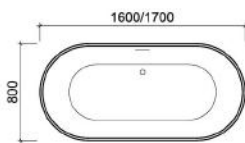

c/w Plastic Roller
Dimension : 170 x 175 mm

BATH TUBS

CATANIA BATH TUB

BT16 0016A/B/C

Free Standing Acrylic Bathtub
c/w Drainage Device
A - 1500 x 800 x 580 mm
B - 1600 x 800 x 580 mm
C - 1700 x 800 x 580 mm