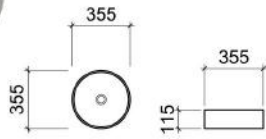

SQUATTING PANS

PRAGUE

RECTANGULAR SQUATTING PAN WITH INTEGRAL FOOTREST

SQ 7001

Dimension : 530 x 425 x 215 mm

WARSAW

RECTANGULAR SQUATTING PAN WITH INTEGRAL FOOTREST

SQ 7002

NOVATEC CONCEALED CISTERN
(FRONT / TOP OPERATION)

Thickness of cistern : 84mm, height : 1100mm
Adjustable flush valve 3/4.5L, 3.6L, 4/7L

A520

ABS Matt Chromed

A521-MB

ABS Matt Black

A520-MB

ABS Matt Black

COUNTER TOP BASINS

POMPEI 355 ROUND

COUNTER TOP ROUND BASIN MATT BLACK

LT 3134 MB

c/w Matt Black Pop Up Waste
Dimension : 355 x 355 x 115 mm

POMPEI 360 SQUARE

COUNTER TOP SQUARE BASIN MATT BLACK

LT 2179S MB