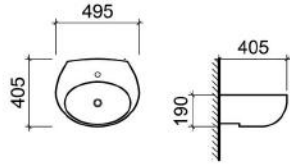

WALL HUNG BASINS

KAVALA 495
WALL HUNG BASIN

TO 3322

c/w 1 Prepunched Tap Hole
c/w Overflow Hole
c/w Fixing Bolts & Nuts (One Pair)
Dimension : 495 x 405 x 190 mm