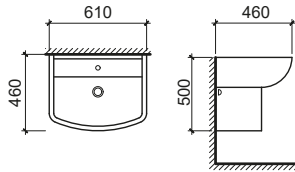

VOLOS

WALL HUNG BASIN

WB 6016

c/w 1 Prepunched Tap Hole
c/w Overflow Hole
c/w Fixing Bolts & Nuts (One Pair)
Dimension : 500 x 460 x 210 mm

WALL HUNG BASINS

ATHENS 510

WALL HUNG BASIN

WB 6013

c/w 1 Prepunched Tap Hole
c/w Overflow Hole
c/w Fixing Bolts & Nuts (One Pair)
Dimension : 510 x 360 x 160 mm

ATHENS 430

WALL HUNG BASIN

WB 6012

c/w 1 Prepunched Tap Hole
c/w Overflow Hole
c/w Fixing Bolts & Nuts (One Pair)
Dimension : 430 x 360 x 155 mm

TRIPOLI 650

WALL HUNG BASIN

WB 6004

c/w 1 Prepunched Tap Hole
c/w Overflow Hole
c/w Half Pedestal
c/w Fixing Bolts & Nuts (One Pair)
Dimension : 610 x 460 x 500 mm

TRIPOLI 565

WALL HUNG BASIN

WB 6003

c/w 1 Prepunched Tap Hole
c/w Overflow Hole
c/w Fixing Bolts & Nuts (One Pair)
Without Pedestal
Dimension : 565 x 445 x 190 mm