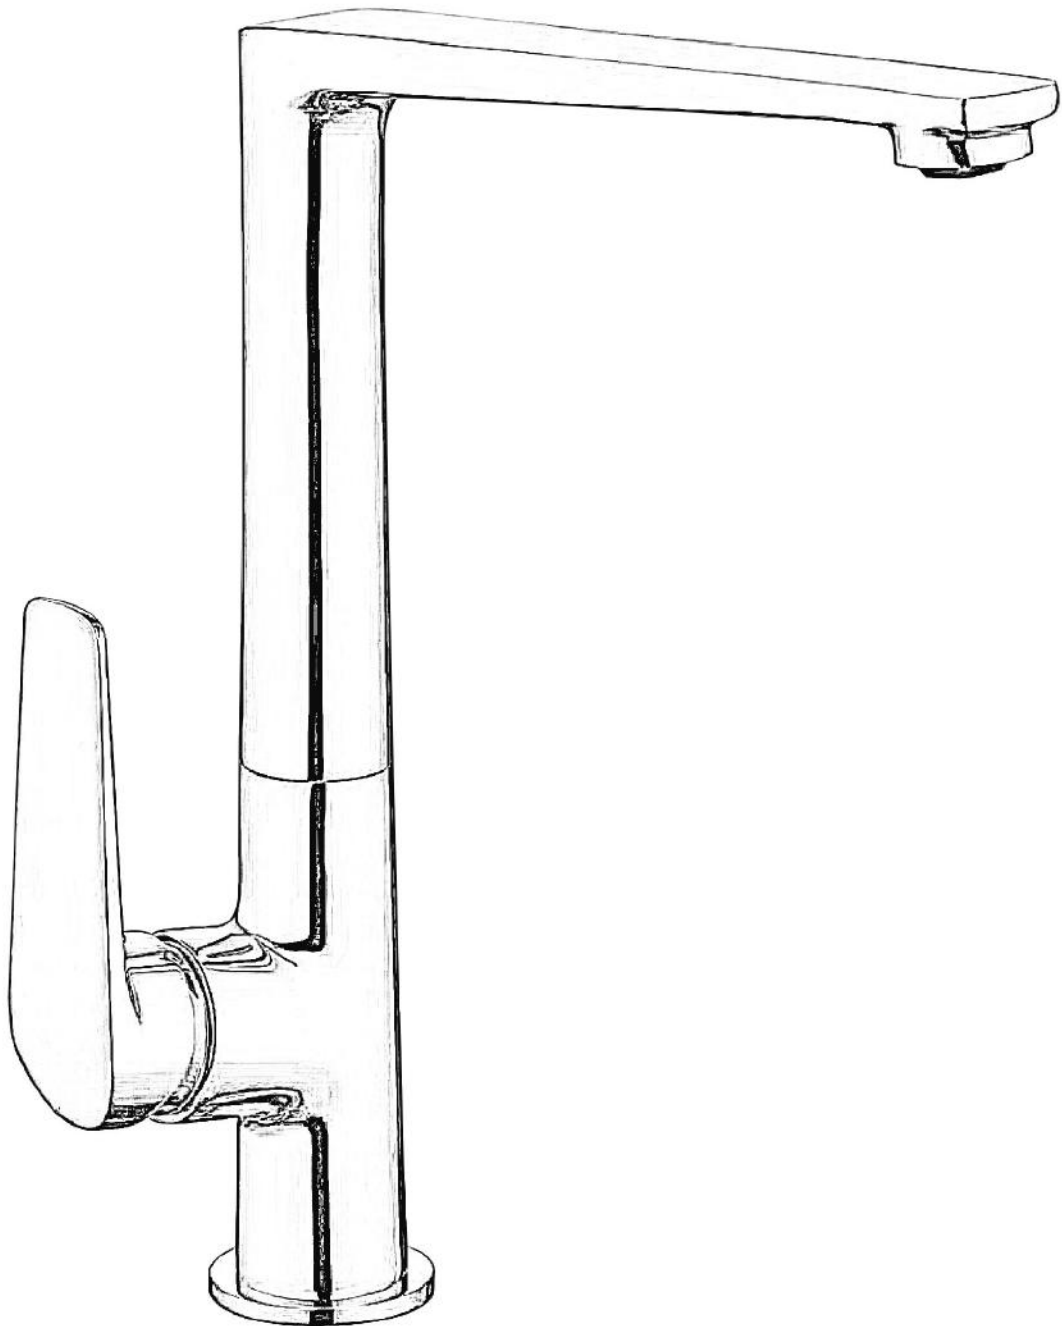

NOVATEC

EXPERIENCE WATER

NOVATEC TAP FITTINGS CATALOGUE 2024

Water Artistry A Symphony of Timeless Faucets

*To a realm where function meets exquisite craftsmanship, where each turn of a handle unveils a masterpiece in functionality and form. Our **Novatec** brand is a testament to the fusion of innovation and artistry, where water transcends its utility, becoming a canvas upon which craftsmanship paints its finest strokes.*