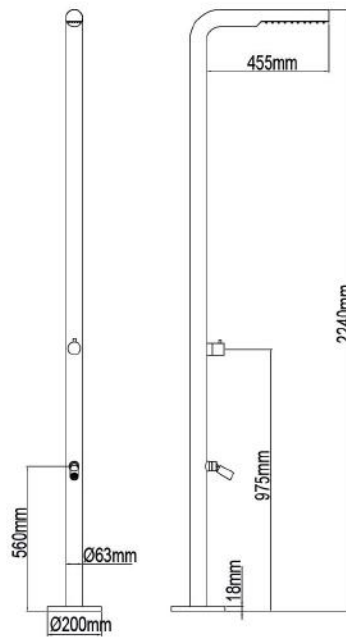

ODS623C

Flexi Spout Stainless Steel 304
Outdoor Shower Post - Satin Finish

RAIN SHOWER

A552
8" SS Slim Rain Shower Head

BRS02
8" X 8 CP Brass Rain Shower Head

STAINLESS STEEL CHROME SLIM RAIN SHOWER HEAD

- | | |
|--------------------------------|--------------------------------|
| SSRS-8
8" Diameter | SSRS-12
12" Diameter |
| SSRS-10
10" Diameter | SSRS-16
16" Diameter |