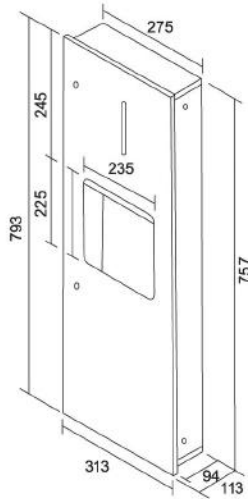

RECEPTACLE PAPER TOWEL DISPENSER

SS-REC-PTD-790

Recessed Paper Towel Dispenser / Waste Receptacle

Models Available : SS-REC-PTD-790 Recessed Model
: SS-REC-PTD-790-E Surface Mounted

Gross Weight : 6.30 kg

Dispenses 500-600 multi-fold paper towels. Uncovered, removable, and leak-proof. Whole unit is made of heavy gauge SUS304 stainless steel with tumbler locks.

Installation : Requires rough wall opening
: 288(W) x 773(H) x 105mm(D)