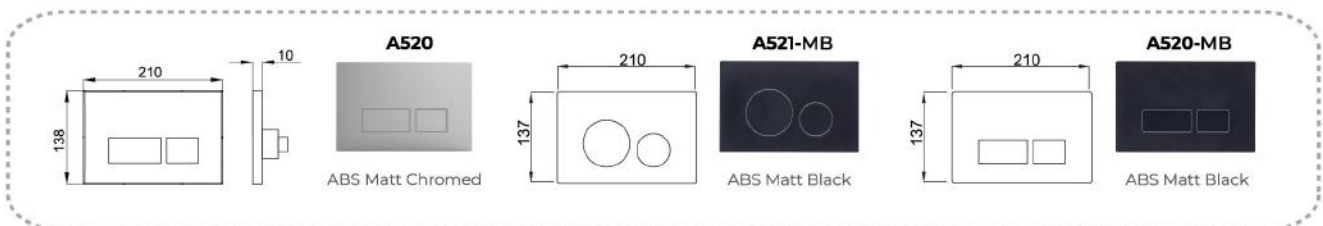

NV722

NOVATEC UNIVERSAL CONCEALED CISTERN (FRONT OR TOP OPERATION)

Thickness of cistern 84mm,
Height - 1100mm
Adjustable Flush Valve -
3/4.5L, 3.6L, 4/7L