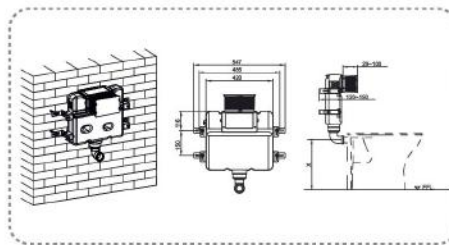

NV703

NOVATEC UNIVERSAL CONCEALED CISTERN (FRONT OPERATION)

Thickness of cistern 90mm,
Height - 1160mm
Adjustable Flush Valve -
3/4.5L, 3.6L, 4/7L