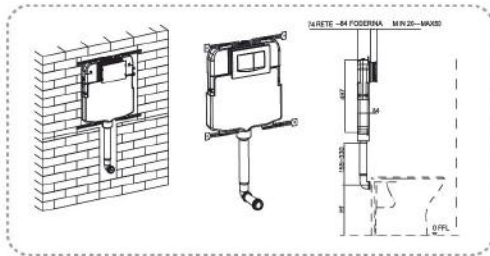

NV701

NOVATEC UNIVERSAL FRAME FOR WALL HUNG WC (FRONT OPERATION)

Thickness of cistern 90mm,
Height - 1160mm
Adjustable Flush Valve -
3/4.5L, 3.6L, 4/7L

NV703

NOVATEC UNIVERSAL CONCEALED CISTERN (FRONT OPERATION)