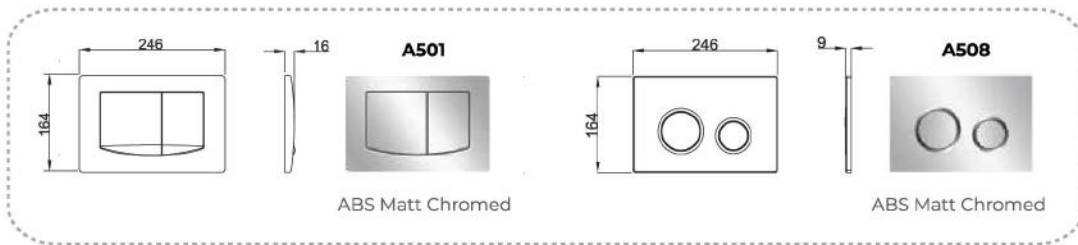

NV703

NOVATEC UNIVERSAL CONCEALED CISTERN (FRONT OPERATION)

Thickness of cistern 90mm,
Height - 1160mm
Adjustable Flush Valve -
3/4.5L, 3.6L, 4/7L