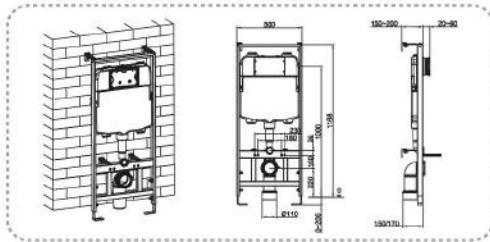

NV701

NOVATEC UNIVERSAL FRAME FOR WALL HUNG WC (FRONT OPERATION)

Thickness of cistern 90mm,
Height - 1160mm
Adjustable Flush Valve -
3/4.5L, 3.6L, 4/7L

NV703

NOVATEC UNIVERSAL CONCEALED CISTERN (FRONT OPERATION)