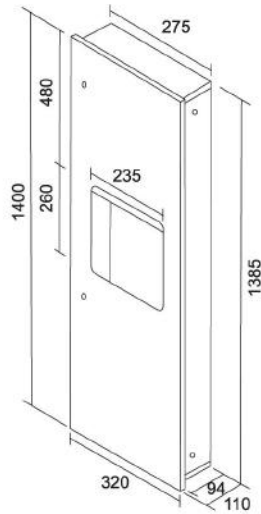

SS-REC-PTD-1400S

Recessed Paper Towel Dispenser / Waste Receptacle

Models Available : SS-REC-PTD-1400S Recessed Model
: SS-REC-PTD-1400S-E Surface Mounted Type

Gross Weight : 11.20 kg

Dispenses 700 multi-fold paper towels. Uncovered, removable, and leak-proof. Whole unit is made of heavy gauge SUS304 stainless steel with tumbler locks.

Installation : Requires rough wall opening
: 288(W) x 1383(H) x 105mm(D)