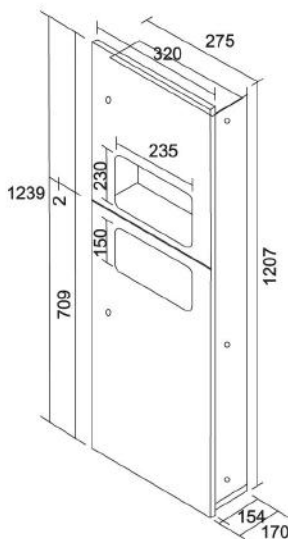

2-in-ONE SS-REC-2+1

Automatic Hand Dryer / Waste Receptacle

Models Available : SS-REC-2+1 (2-in-ONE Recessed)
: SS-REC-2+1-E (2-in-ONE Surface Mounted)

Gross Weight : 16.5 kg

Specifications:

Hand Dryer is of heavy-duty automatic (infra-sensor) touch-free type powered by AC220-240v.

Waste receptacle is fabricated by type SUS304 (18-8), stainless steel with capacity of 4.5 gal.

Installation : Requires rough wall opening
: 288(W) x 1222(H) x 165mm(D)