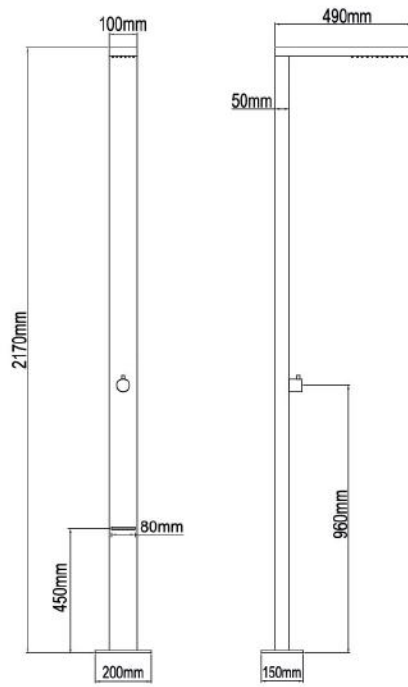

ODS623C

Flexi Spout Stainless Steel 304
Outdoor Shower Post - Satin Finish

RAIN SHOWER

A552
8" SS Slim Rain Shower Head

BRS02
8" X 8 CP Brass Rain Shower Head

STAINLESS STEEL CHROME SLIM RAIN SHOWER HEAD

- | | |
|--------------------------------|--------------------------------|
| SSRS-8
8" Diameter | SSRS-12
12" Diameter |
| SSRS-10
10" Diameter | SSRS-16
16" Diameter |