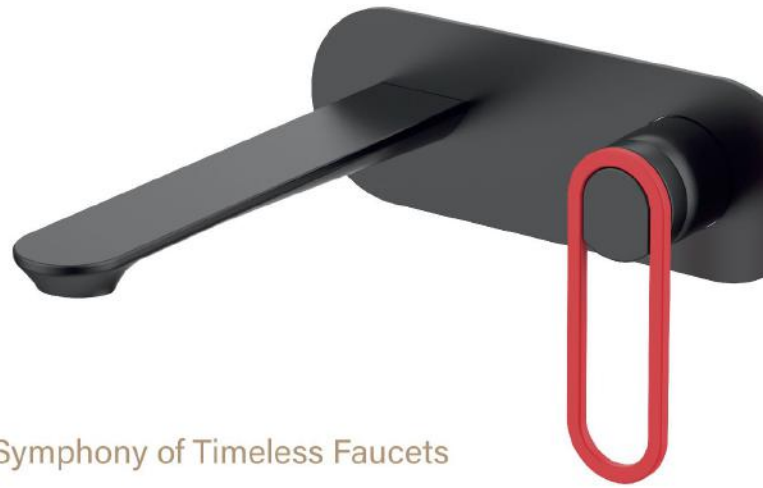

NOVATEC

EXPERIENCE WATER

NOVATEC TAP FITTINGS CATALOGUE 2024

Water Artistry A Symphony of Timeless Faucets

*To a realm where function meets exquisite craftsmanship, where each turn of a handle unveils a masterpiece in functionality and form. Our **Novatec** brand is a testament to the fusion of innovation and artistry, where water transcends its utility, becoming a canvas upon which craftsmanship paints its finest strokes.*