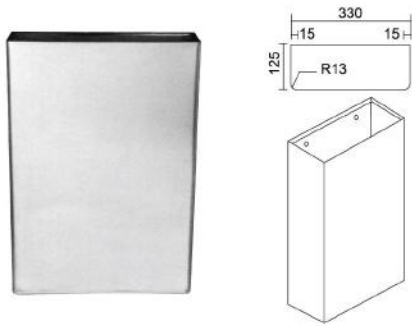

WASTE RECEPTACLE PAPER TOWEL DISPENSER

SS-REC-460-EX-SURFACE-MOUNTED WASTE RECEPTACLE

Gross Weight : 3.40KG
Whole unit is made of heavy gauge SU304 stainless steel.
Bottom edges hemmed for maximum safety.
Size : 330mm (W) x 460mm (H) x 125 mm (D)