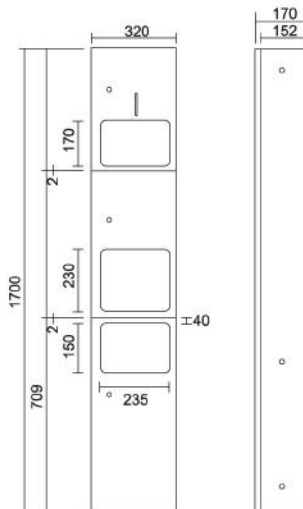

Gross Weight : 11.20 kg

Dispenses 700 multi-fold paper towels. Uncovered, removable, and leak-proof. Whole unit is made of heavy gauge SUS304 stainless steel with tumbler locks.

Installation : Requires rough wall opening
 : 288(W) x 1383(H) x 105mm(D)