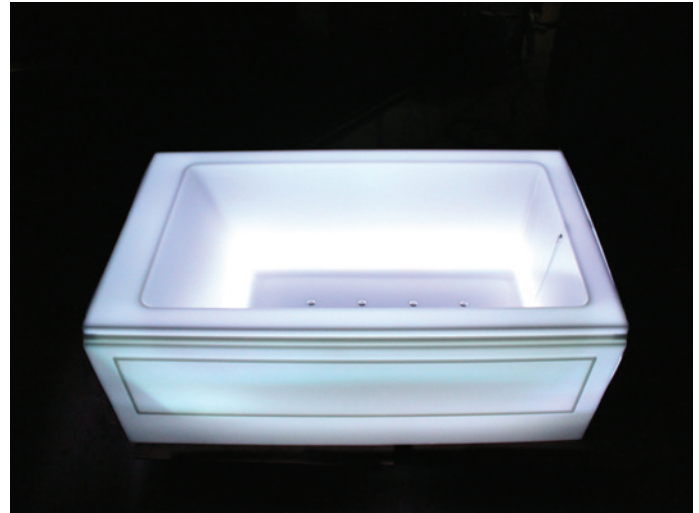

THP15120SD

1505 x 1245 x 550 mm

Step on waste & outlet hose	Included
Stainless Steel Handle	Included
Water Capacity	435L
Color	White
LED Colour Light	Available
Country of Origin	Japan

THP15100SD (L Shape Panel)

1600 x 900 x 640 mm

Step on waste & outlet hose	Included
Stainless Steel Handle	Included
Water Capacity	340L
Color	White
LED Colour Light	Available
Country of Origin	Japan

Colour Changing Lights

that changes through 7 different colours sequentially