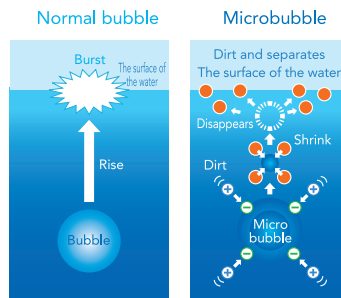

Size of microbubble	Comparison with other company		
	TAKESHITA's microbubble	Other company's microbubble	Hot water system's microbubble
  Normal bubble is about 2mm Size of a pore is about 0.2mm Microbubble is about 10μm (0.01mm)	Comparative chart of bubble 4~12μm	20μm	60μm
Output chart (per minute)	 14ℓ/min	 8ℓ/min	 8.5ℓ/min
Electricity expense			

Note: It has cleared the primary noise grade in condominiums and hotels, you do not have to worry about the noise transmitting downstairs or to the next room.