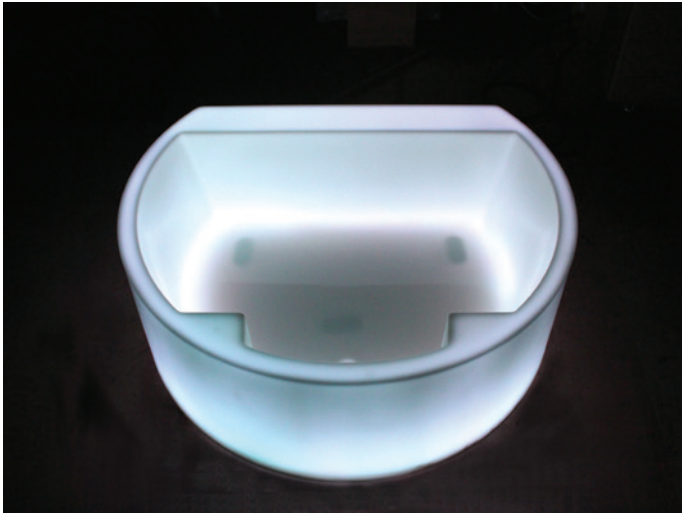

THP15120SD

1505 x 1245 x 550 mm

Step on waste & outlet hose	Included
Stainless Steel Handle	Included
Water Capacity	435L
Color	White
LED Colour Light	Available
Country of Origin	Japan

THP15100SD (L Shape Panel)

1600 x 900 x 640 mm

Step on waste & outlet hose	Included
Stainless Steel Handle	Included
Water Capacity	340L
Color	White
LED Colour Light	Available
Country of Origin	Japan

Colour Changing Lights

that changes through 7 different colours sequentially