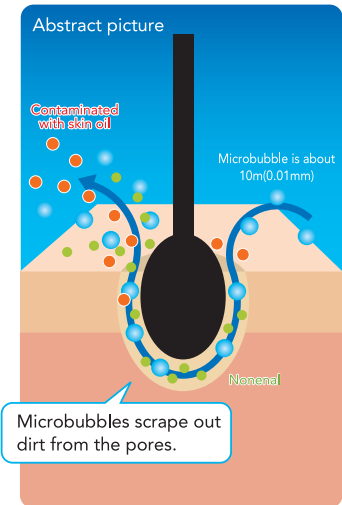

Size of microbubble	Comparison with other company		
	TAKESHITA's microbubble	Other company's microbubble	Hot water system's microbubble
  Normal bubble is about 2mm Size of a pore is about 0.2mm Microbubble is about 10μm (0.01mm)	Comparative chart of bubble 4~12μm	20μm	60μm
Output chart (per minute)	 14ℓ/min	 8ℓ/min	 8.5ℓ/min
Electricity expense			

Note: It has cleared the primary noise grade in condominiums and hotels, you do not have to worry about the noise transmitting downstairs or to the next room.