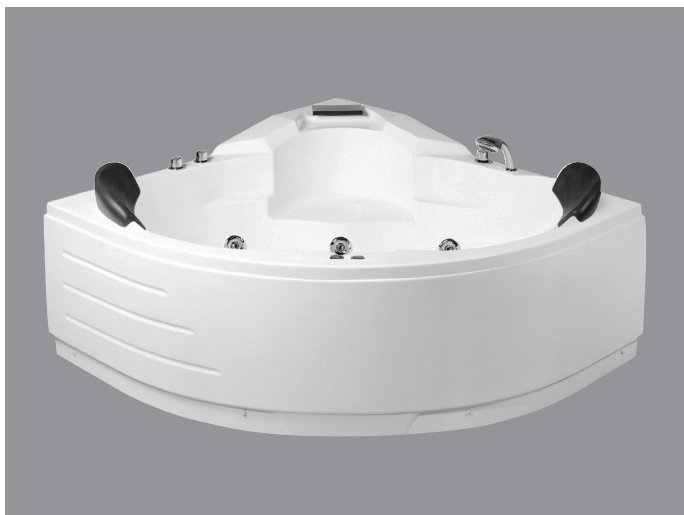

PPMB C2-1503

1510 x 1510 x 715 mm