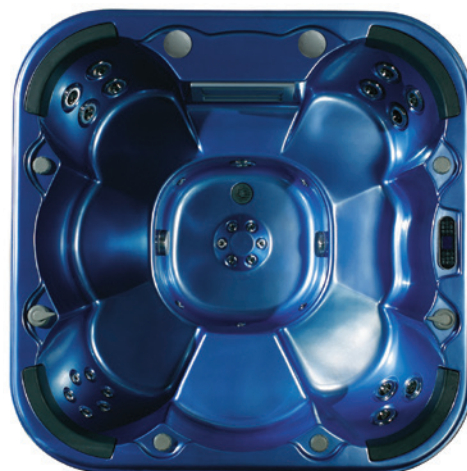

PPHS S002

SS 05 Computer Control System
AA 16 Bluetooth Music

2000 x 2000 x 950 mm

Empty Tub Weight	425kg
Weight with water	1625kg
Water Capacity	1200L
Voltage	220~240V/50Hz
Total Power	5.8kw
Water Pump	2HP x 2 + 0.5HP x 1
Surf Massage Thermostat	3.0kw
LED Colour Light	Colourful
Audio Devices	Lift
Users	4
Big Jets	11
Small Jets	25
Air Adjuster	4
Watershed Adjuster	2
Water Filter	Double Filtered
Bluetooth Music	YES
Insulation Layer	YES
POPO Jets	14 (Optional)
LED Light	17 (Optional)