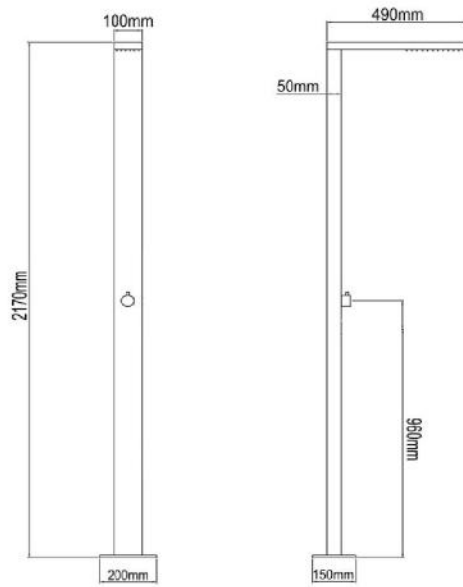

OUTDOOR SHOWER

ODS633C

Stainless Steel 304
Outdoor Shower Post - Satin Finish

ODS623C

Flexi Spout
Stainless Steel 304
Outdoor Shower Post - Satin Finish