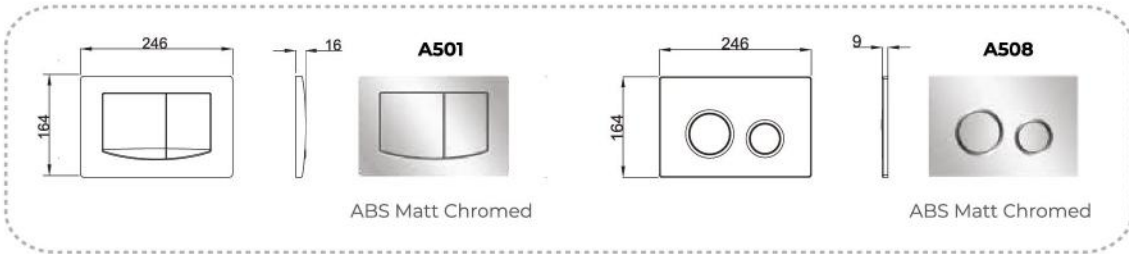

NOVATEC UNIVERSAL CONCEALED CISTERN FOR FRONT OPERATION

Thickness of cistern 84mm, height 1100mm
Adjustable flush valve 3/4.5L, 3/6L, 4/7L