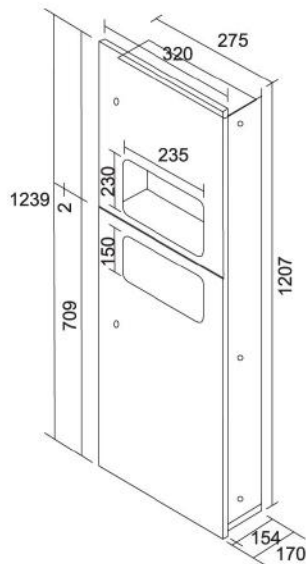

2-in-ONE SS-REC-2+1

Automatic Hand Dryer / Waste Receptacle

Models Available : SS-REC-2+1 (2-in-ONE Recessed)
: SS-REC-2+1-E (2-in-ONE Surface Mounted)

Gross Weight : 16.5 kg

Specifications :

Hand Dryer is of heavy-duty automatic (infra-sensor) touch-free type powered by AC220-240v.

Waste receptacle is fabricated by type SUS304 (18-8), stainless steel with capacity of 4.5 gal.

Installation : Requires rough wall opening
: 288(W) x 1222(H) x 165mm(D)