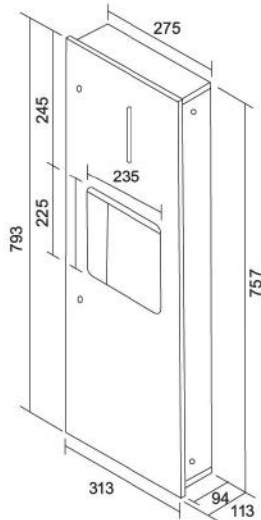

RECEPTACLE **PAPER TOWEL** DISPENSER

SS-REC-PTD-790

Recessed Paper Towel Dispenser / Waste Receptacle

Models Available : SS-REC-PTD-790 Recessed Model
: SS-REC-PTD-790-E Surface Mounted

Gross Weight : 6.30 kg

Dispenses 500-600 multi-fold paper towels. Uncovered, removable, and leak-proof. Whole unit is made of heavy gauge SUS304 stainless steel with tumbler locks.

Installation : Requires rough wall opening
: 288(W) x 773(H) x 105mm(D)