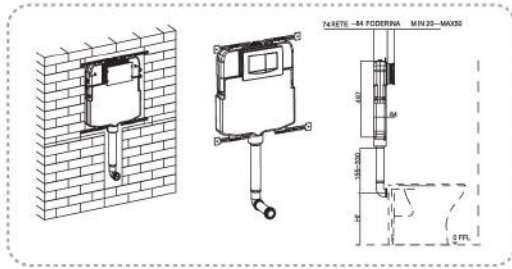

NV701

NOVATEC UNIVERSAL FRAME FOR WALL HUNG WC FOR FRONT OPERATION

Thickness of cistern 90mm, height 1160mm
Adjustable flush valve 3/4.5L, 3/6L, 4/7L

NV703

NOVATEC UNIVERSAL CONCEALED CISTERN FOR FRONT OPERATION