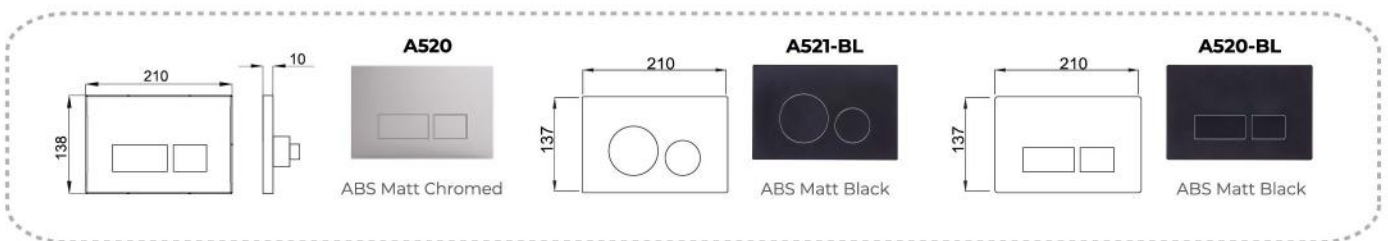

NOVATEC CONCEALED CISTERN FOR FRONT OR TOP OPERATED

Thickness of cistern 84mm, height 1100mm
Adjustable flush valve 3/4.5L, 3/6L, 4/7L