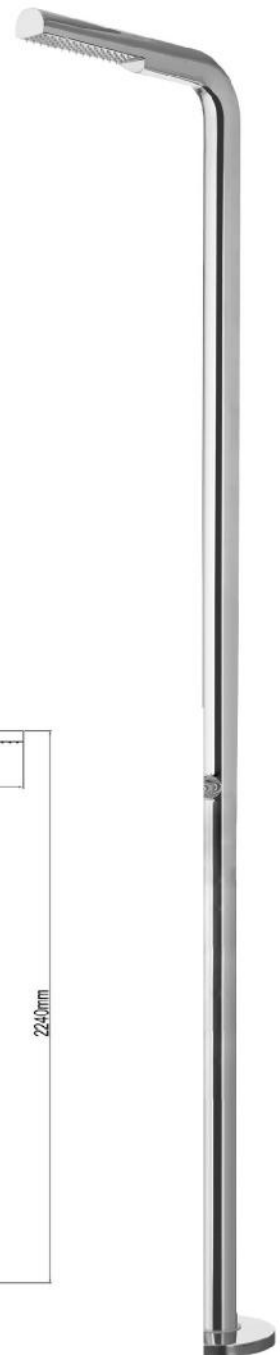

OUTDOOR SHOWER

ODS633C

Stainless Steel 304
Outdoor Shower Post - Satin Finish

ODS623C

Flexi Spout
Stainless Steel 304
Outdoor Shower Post - Satin Finish