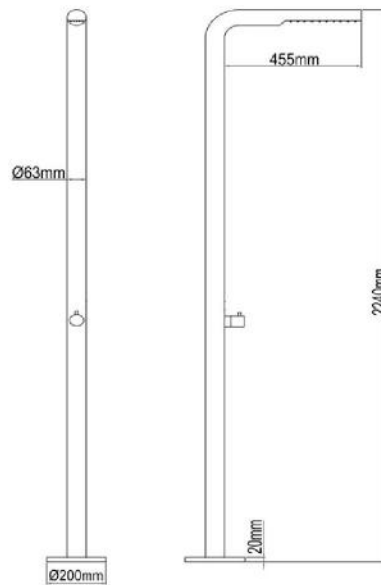

ODS623C

Flexi Spout
Stainless Steel 304
Outdoor Shower Post - Satin Finish