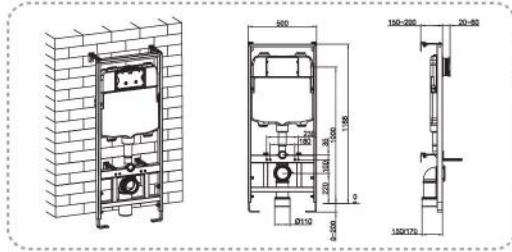

NV701

NOVATEC UNIVERSAL FRAME FOR WALL HUNG WC FOR FRONT OPERATION

Thickness of cistern 90mm, height 1160mm
Adjustable flush valve 3/4.5L, 3/6L, 4/7L

NV703

NOVATEC UNIVERSAL CONCEALED CISTERN FOR FRONT OPERATION