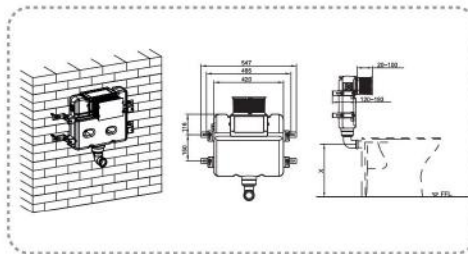

NOVATEC UNIVERSAL CONCEALED CISTERN FOR FRONT OPERATION

Thickness of cistern 84mm, height 1100mm
Adjustable flush valve 3/4.5L, 3/6L, 4/7L