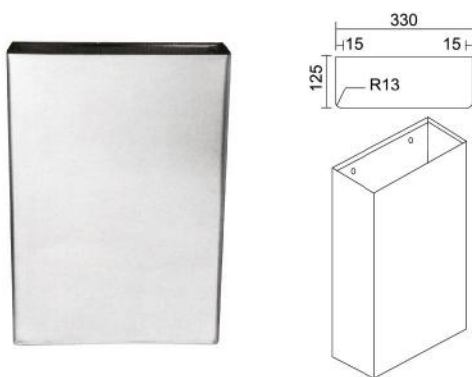

WASTE RECEPTACLE PAPER TOWEL DISPENSER

SS-REC-460-EX-SURFACE-MOUNTED WASTE RECEPTACLE

Gross Weight : 3.40KG
Whole unit is made of heavy gauge SU304 stainless steel.
Bottom edges hemmed for maximum safety.
Size : 330mm (W) x 460mm (H) x 125 mm (D)