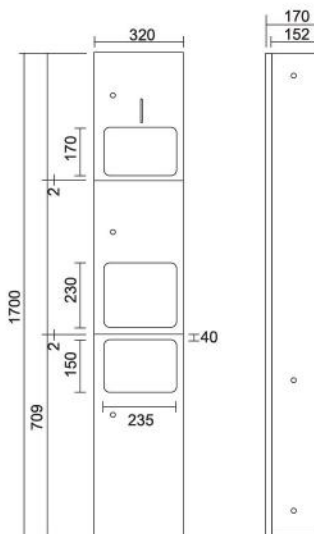

Gross Weight : 11.20 kg

Dispenses 700 multi-fold paper towels. Uncovered, removable, and leak-proof. Whole unit is made of heavy gauge SUS304 stainless steel with tumbler locks.

- Installation** : Requires rough wall opening
 : 288(W) x 1383(H) x 105mm(D)