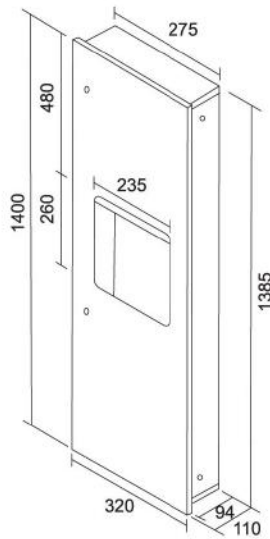

SS-REC-PTD-1400S

Recessed Paper Towel Dispenser / Waste Receptacle

1. **Models Available** : SS-REC-PTD-1400S Recessed Model
   : SS-REC-PTD-1400S-E Surface Mounted Type

Gross Weight : 11.20 kg

Dispenses 700 multi-fold paper towels. Uncovered, removable, and leak-proof. Whole unit is made of heavy gauge SUS304 stainless steel with tumbler locks.

1. **Installation** : Requires rough wall opening
   : 288(W) x 1383(H) x 105mm(D)