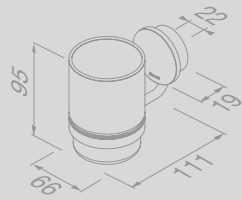

Zeepdispenser 200 ml
Soap dispenser 200 ml
917216-07

200 ml

Glashouder met glas
Glass holder with glass
917202-07

Zeephouder met schaal
Soap holder with glass
917203-07

Douchemand 25 cm
Shower basket 25 cm
917214-07