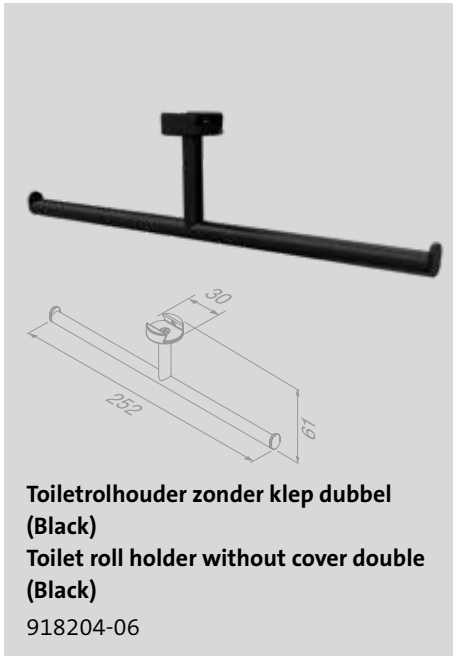

Mix it up

Exclusiviteit, volledig afgestemd op individueel gebruik. De uitwisselbare accessoires combineer je eenvoudig met onze Leev planketjes. Verander naar eigen behoefte, zonder iets aan de basis te veranderen. Idee: kijk eens naar onze tijdloze klassieker Nemox. De Nemox accessoires zijn verkrijgbaar in verschillende kleuren en een perfecte match.

Mix it up

Exclusivity, tailored to individual use. The interchangeable accessories are easy to combine with our Leev bathroom shelves. Transform it as you see fit, without changing the basic design. Tip: take a look at our timeless classic Nemox. The Nemox accessories are available in various colours for a perfect match.