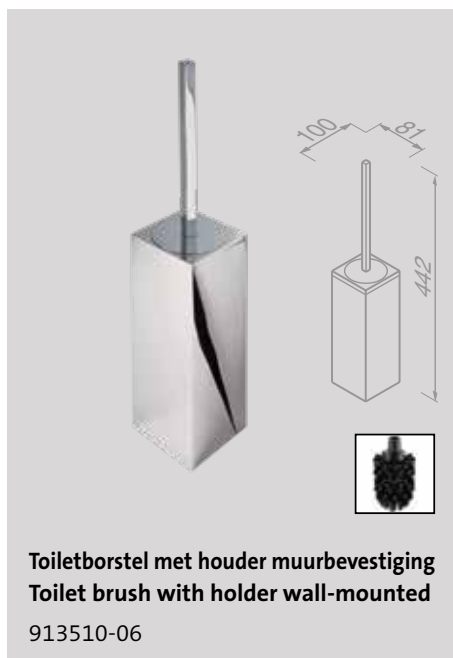

Zeephouder
Soap holder
913503-02

Handdoekhaak
Towel hook
913513-02

Handdoekhaak dubbel
Towel hook double
913515-02

Handdoekrek 1 arm
Towel rail with 1 arm
913519-02

Handdoekrek 2-armig
Towel rail with 2 arms
913505-02