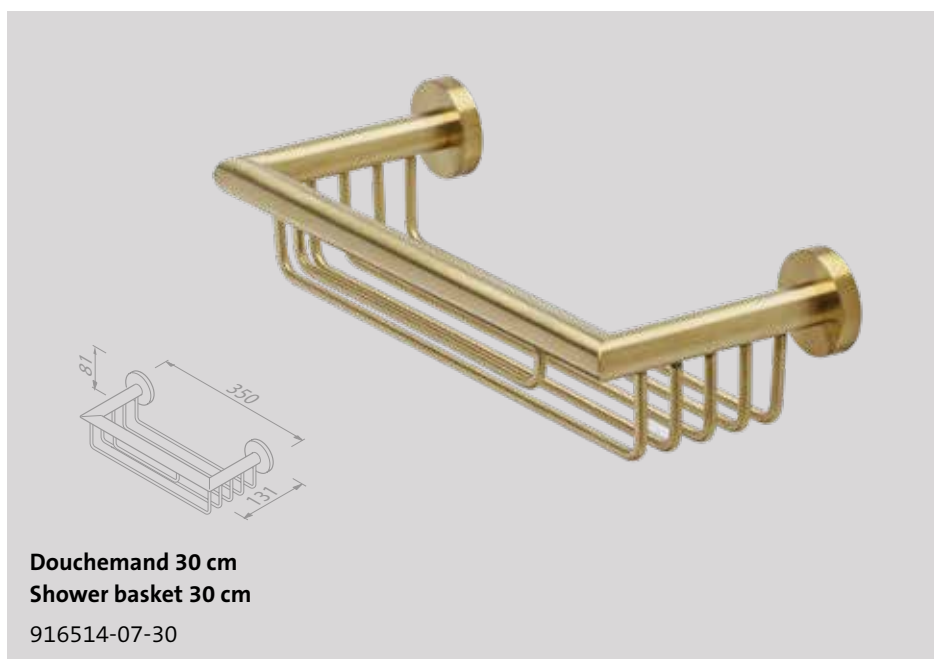

Douchemand 30 cm
Shower basket 30 cm

916514-07-30