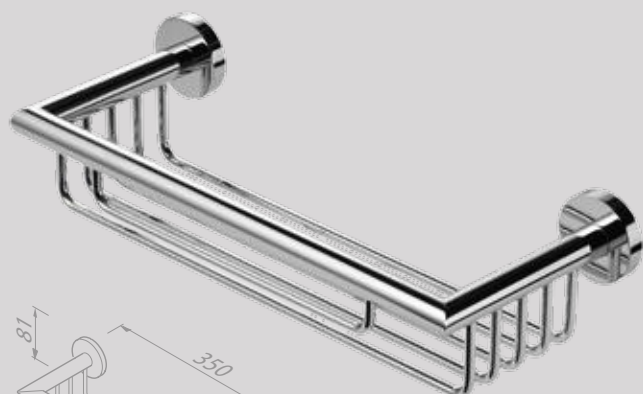

Zeephouder
Soap holder
916558-02

Zeephouder vrijstaand
Soap holder freestanding
916532-02

Douchemand 30 cm
Shower basket 30 cm
916514-02-30

Planchet 35 cm
Bathroom shelf 35 cm
916501-02-35

Planchet 60 cm
Bathroom shelf 60 cm
916546-02