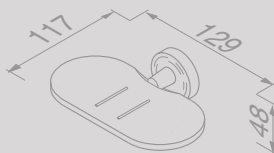

Zeephouder
Soap holder
916558-02

Zeephouder vrijstaand
Soap holder freestanding
916532-02

Douchemand 30 cm
Shower basket 30 cm
916514-02-30

Planchet 35 cm
Bathroom shelf 35 cm
916501-02-35

Planchet 60 cm
Bathroom shelf 60 cm
916546-02