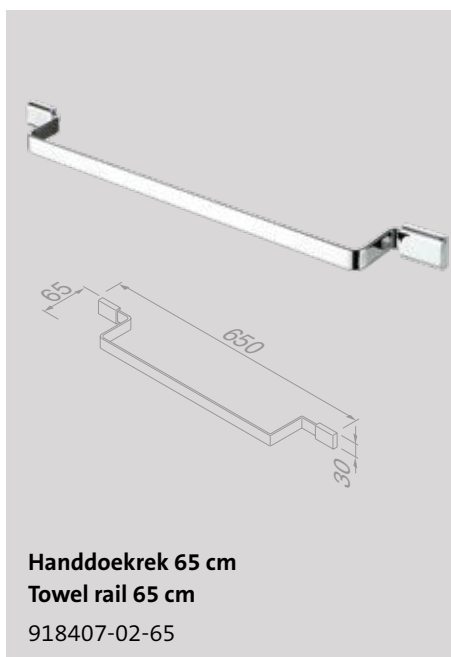

Reserveonderdelen
De reserveonderdelen van de AIM-serie zijn te vinden in het hoofdstuk 'Reserveonderdelen' op pagina 244.

Spare parts
Spare parts of the AIM collection can be found in the chapter 'Spare parts' on page 244.