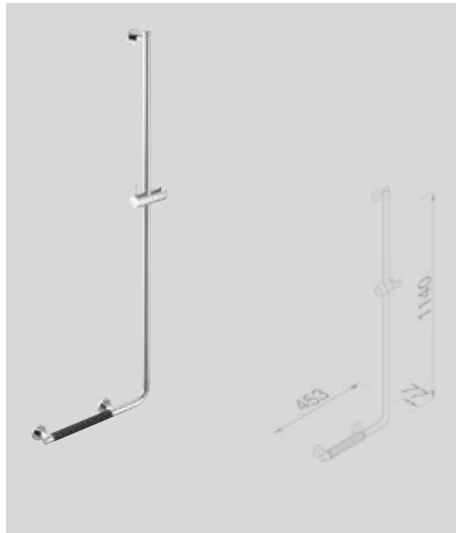

Douchestang met wandbeugel-R (inclusief antislip handvat)
Shower riser rail with grab rail-R (non-slip handle included)
915825-62-R