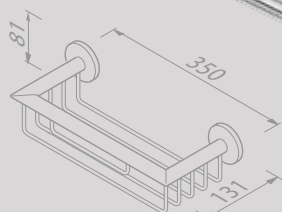

Zeephouder
Soap holder
916558-02

Zeephouder vrijstaand
Soap holder freestanding
916532-02

Douchemand 30 cm
Shower basket 30 cm
916514-02-30

Planchet 35 cm
Bathroom shelf 35 cm
916501-02-35

Planchet 60 cm
Bathroom shelf 60 cm
916546-02