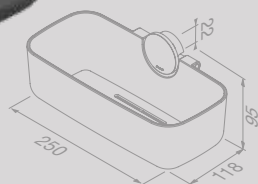

Zeepdispenser 200 ml
Soap dispenser 200 ml
917216-07

200 ml

Glashouder met glas
Glass holder with glass
917202-07

Zeephouder met schaal
Soap holder with glass
917203-07

Douchemand 25 cm
Shower basket 25 cm
917214-07