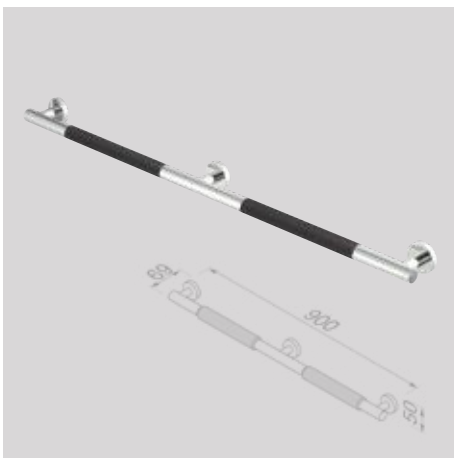

Wandbeugel 45 cm (inclusief antislip handvat)
Grab rail 45 cm (non-slip handle included)
915807-62-45