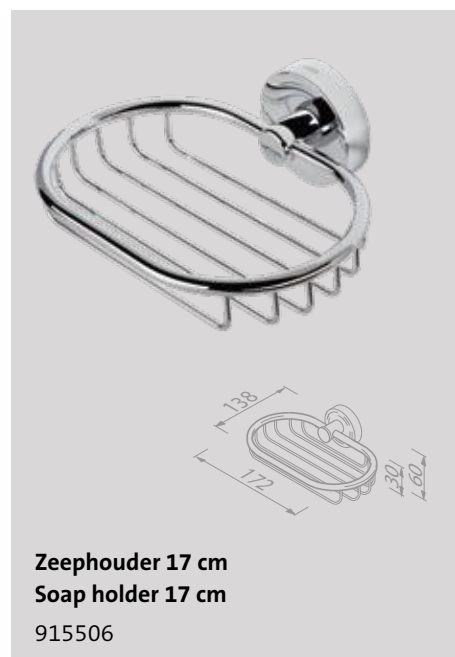

Zeephouder 17 cm
Soap holder 17 cm

915506