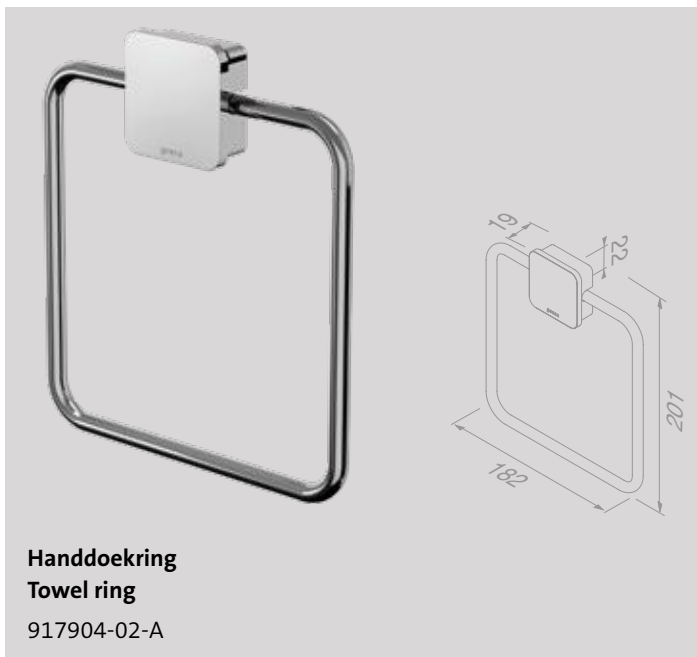

Topaz chrome

Reserveonderdelen

De reserveonderdelen van de Topaz-serie zijn te vinden in het hoofdstuk 'Reserveonderdelen' op pagina 242.

Spare parts

Spare parts of the Topaz collection can be found in the chapter 'Spare parts' on page 242.