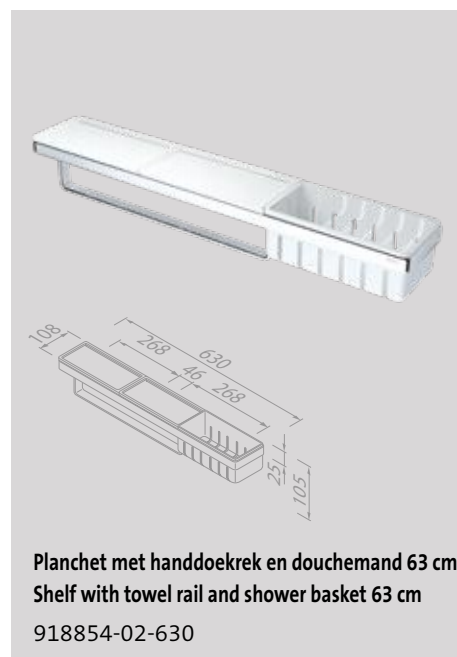

Frame Chrome/White