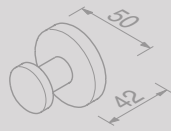

Handdoekhaak
Towel hook
916545-02