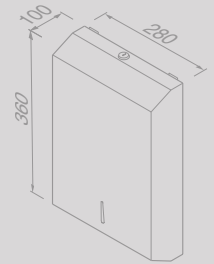

Public Area

Zeepdispenser 900 ml RVS geborsteld
Soap dispenser 900 ml Brushed stainless steel
911217-05

Handdoekdispenser RVS geborsteld
Paper towel dispenser Brushed stainless steel
911231

Handdroger 1100 W Wit
Hand dryer 1100 W White
916450