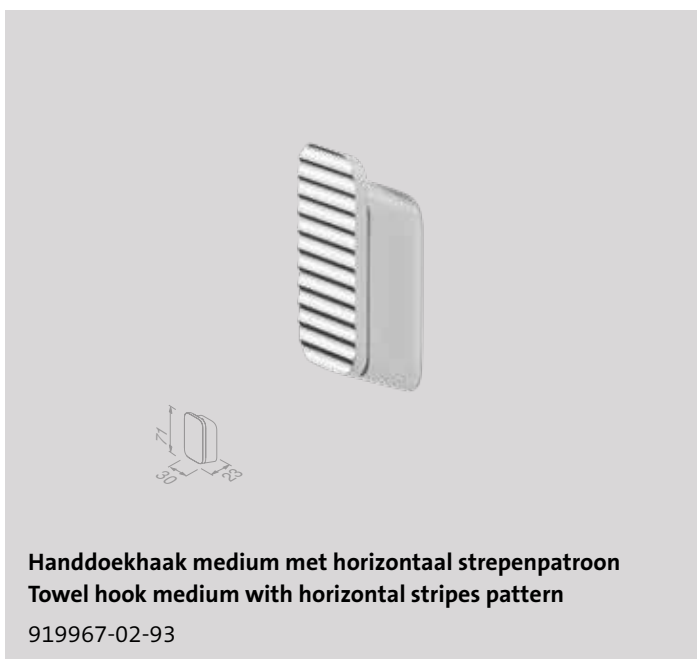

Planchet / Zeephouder met transparant glas
Bathroom shelf/ Soap holder with transparent glass
 919903-02

Planchet 60 cm met transparant glas
Bathroom shelf 60 cm with transparent glass
 919901-02

Shift Chrome