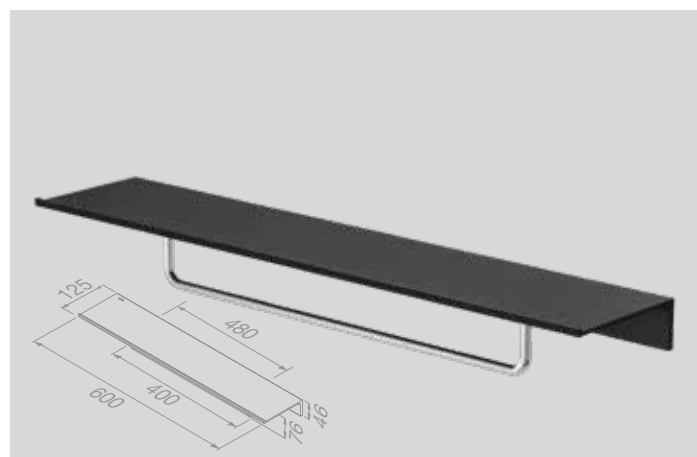

Planchet 60 cm met handdoekrek 40 cm (Black/Brushed stainless steel)
Bathroom shelf 60 cm with towel rail 40 cm (Black/Brushed stainless steel)

918207-05-600