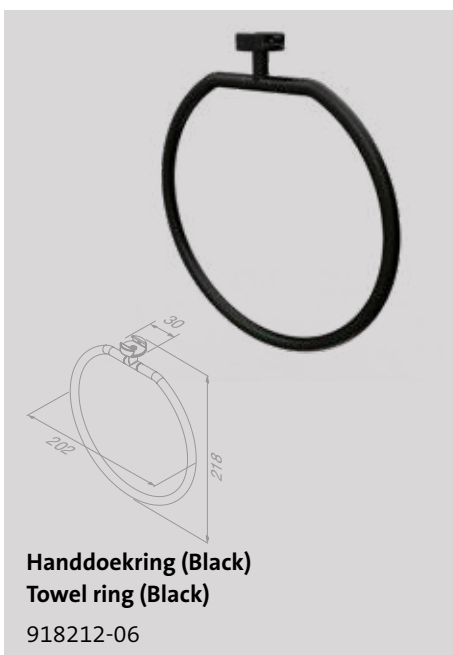

Mix it up

Exclusiviteit, volledig afgestemd op individueel gebruik. De uitwisselbare accessoires combineer je eenvoudig met onze Leev planketjes. Verander naar eigen behoefte, zonder iets aan de basis te veranderen. Idee: kijk eens naar onze tijdloze klassieker Nemox. De Nemox accessoires zijn verkrijgbaar in verschillende kleuren en een perfecte match.

Mix it up

Exclusivity, tailored to individual use. The interchangeable accessories are easy to combine with our Leev bathroom shelves. Transform it as you see fit, without changing the basic design. Tip: take a look at our timeless classic Nemox. The Nemox accessories are available in various colours for a perfect match.