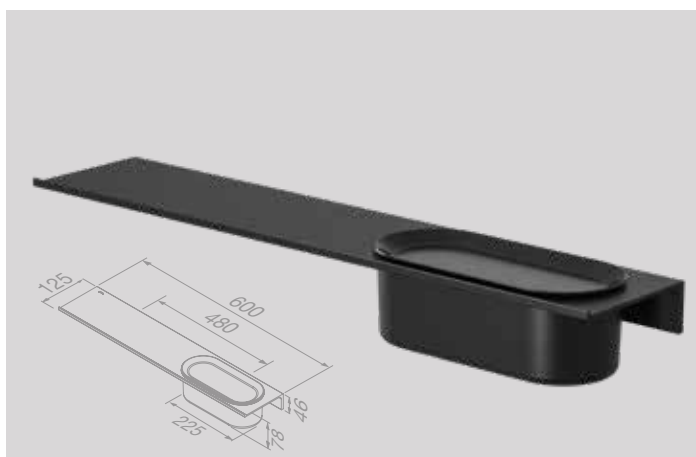

Planchet 40 cm met handdoekring met glas (Black/Brushed stainless steel)
Bathroom shelf 40 cm with towel ring with glass (Black/Brushed stainless steel)

918204-05-400

Planchet 40 cm met handdoekring met glas (Black/Chrome)
Bathroom shelf 40 cm with towel ring with glass (Black/Chrome)

918204-02-400

Planchet 60 cm met handdoekrek 40 cm (Black)
Bathroom shelf 60 cm with towel rail 40 cm (Black)

918207-06-600

Planchet 60 cm met spiegel (Black)
Bathroom shelf 60 cm with mirror (Black)

918224-06-600