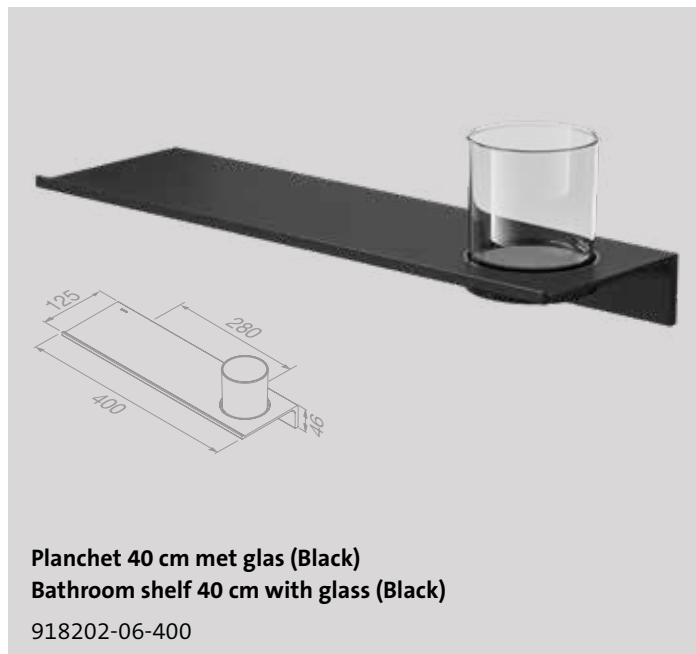

Planchet 28 cm met toiletrolhouder met klep (Black)
Bathroom shelf 28 cm with toilet roll holder with cover (Black)
 918208-06-280

Planchet 28 cm met handdoekhaak en zeepdispenser 200 ml (Black)
Bathroom shelf 28 cm with towel hook and soap dispenser 200 ml (Black)
 918216-06-280

Planchet 28 cm met toiletrolhouder zonder klep dubbel (Black/Brushed stainless steel)
Bathroom shelf 28 cm with toilet roll holder without cover double (Black/Brushed stainless steel)
 918212-05-280

Planchet 28 cm en zeepdispenser 200 ml met handdoekhaak (Black/Brushed stainless steel)
Bathroom shelf 28 cm with towel hook and soap dispenser 200 ml (Black/Brushed stainless steel)
 918216-05-280

Planchet 28 cm met toiletrolhouder zonder klep dubbel (Black/Chrome)
Bathroom shelf 28 cm with toilet roll holder without cover double (Black/Chrome)
 918212-02-280

Leev Gecombineerde planchetten | Modular bathroom shelves