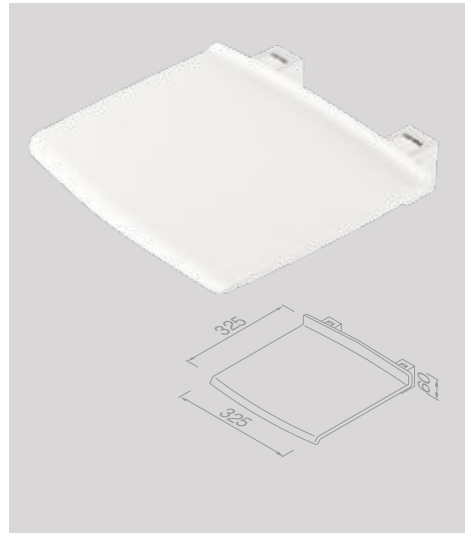

Opklapbaar Douchezitje Wit
Foldable Shower seat White
915819-02