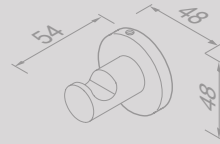

Handdoekhaak
Towel hook
916567-02