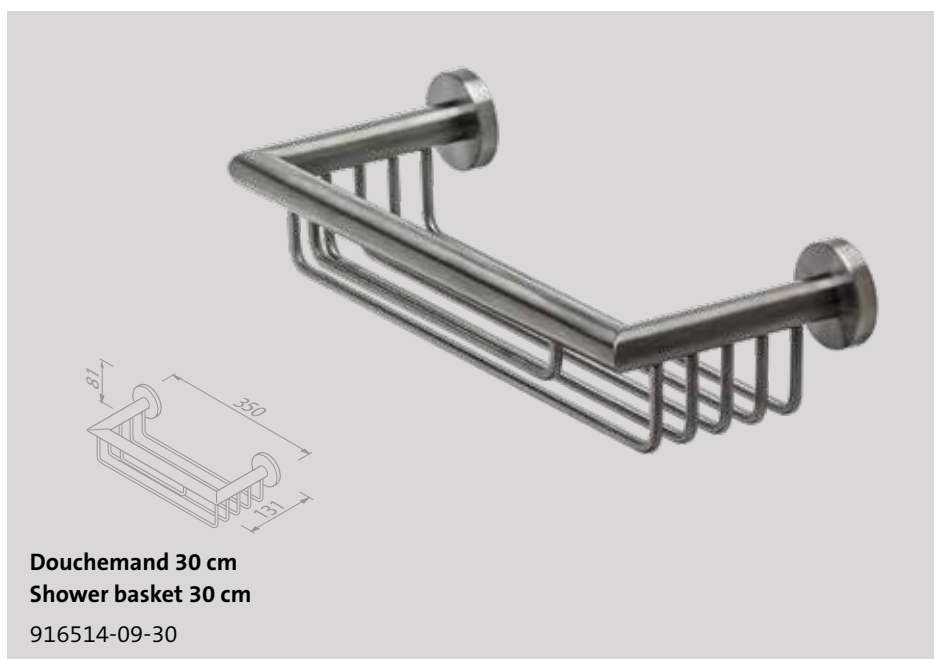

Nemox Brushed metal black