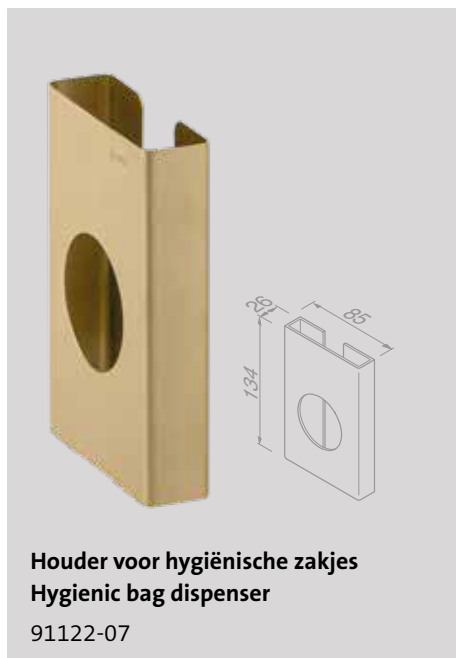

Zeepdispenser 200 ml
Soap dispenser 200 ml

Houder voor hygiënische zakjes
Hygienic bag dispenser

91122-07