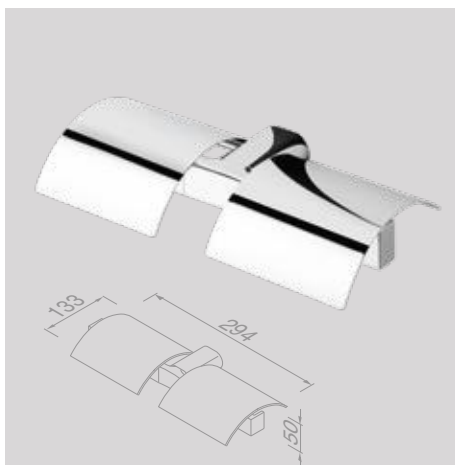

Toiletrolhouder met klep dubbel
Toilet roll holder with cover double

914519-02