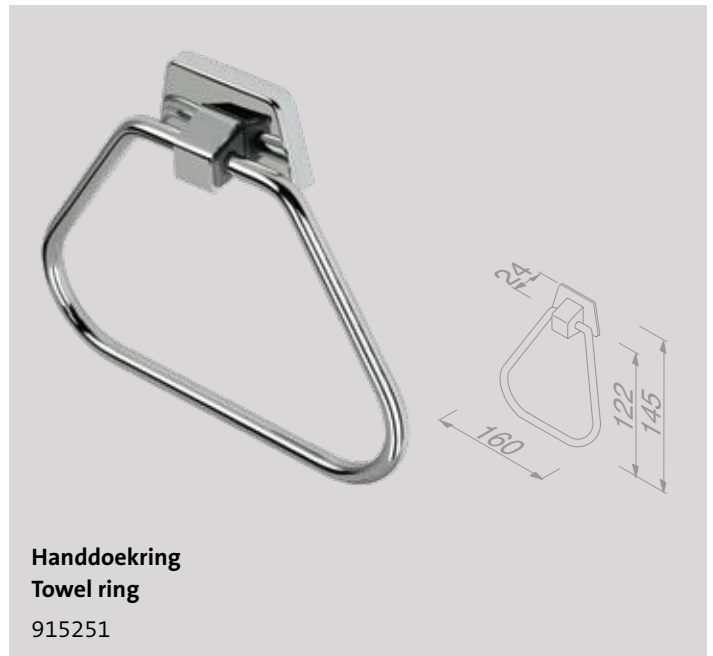

Standard Chrome