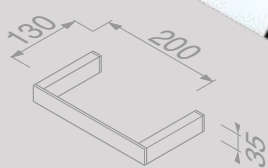

Zeephouder
Soap holder
913503-02

Handdoekhaak
Towel hook
913513-02

Handdoekhaak dubbel
Towel hook double
913515-02

Handdoekrek 1 arm
Towel rail with 1 arm
913519-02

Handdoekrek 2-armig
Towel rail with 2 arms
913505-02