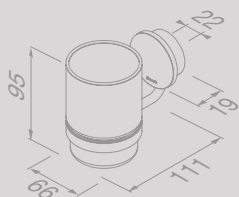

Glashouder met glas
Glass holder with glass

917202-05