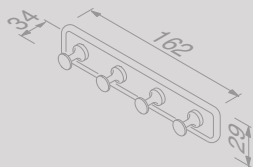

Handdoekhaak multi
Towel hook multi
915281