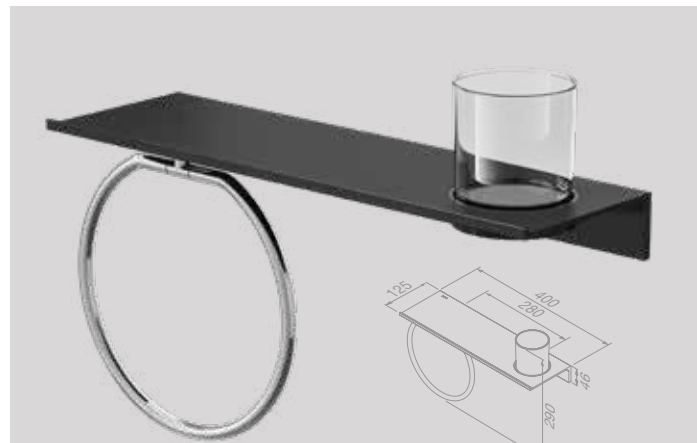

Planchet 28 cm met toiletrolhouder zonder klep dubbel (Black/Brushed stainless steel)
Bathroom shelf 28 cm with toilet roll holder without cover double (Black/Brushed stainless steel)
 918212-05-280

Planchet 28 cm en zeepdispenser 200 ml met handdoekhaak (Black/Brushed stainless steel)
Bathroom shelf 28 cm with towel hook and soap dispenser 200 ml (Black/Brushed stainless steel)
 918216-05-280

Planchet 28 cm met toiletrolhouder zonder klep dubbel (Black/Chrome)
Bathroom shelf 28 cm with toilet roll holder without cover double (Black/Chrome)
 918212-02-280

Leev Gecombineerde planchetten | Modular bathroom shelves

Planchet 40 cm met handdoekring met glas (Black/Brushed stainless steel)
Bathroom shelf 40 cm with towel ring with glass (Black/Brushed stainless steel)

918204-05-400

Planchet 40 cm met handdoekring met glas (Black/Chrome)
Bathroom shelf 40 cm with towel ring with glass (Black/Chrome)