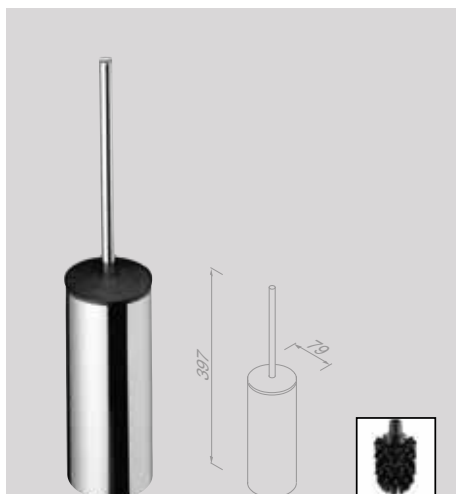

Toiletborstel met houder muurbevestiging
Toilet brush and holder wall-mounted

914511-02