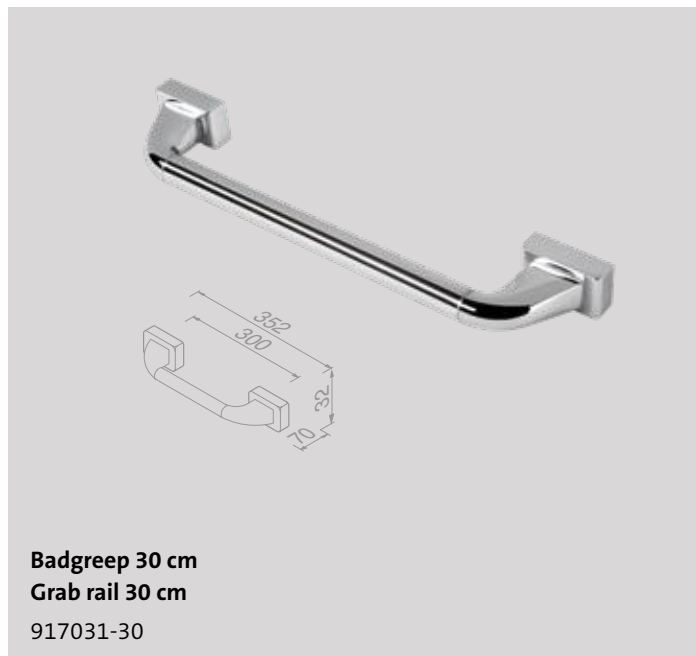

Hotel Chrome (tenzij anders aangegeven/unless otherwise indicated)