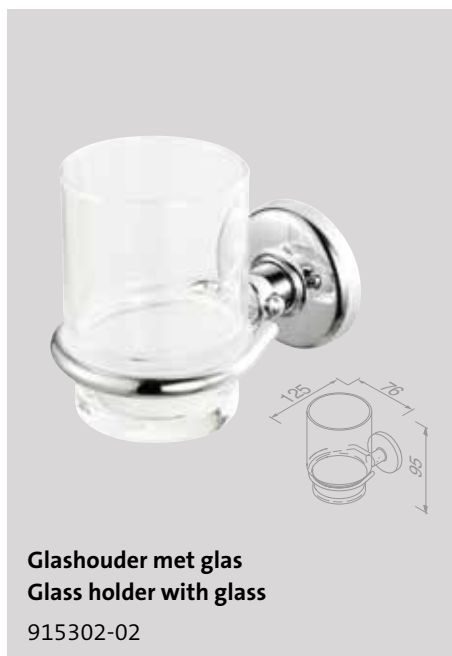

91122-06

Hotel Chrome (tenzij anders aangegeven/unless otherwise indicated)

Tissuehouder vrijstaand / muurbevestiging
Tissue dispenser freestanding / wall-mounted
 911210-02

Tissuehouder vrijstaand / muurbevestiging Zwart
Tissue dispenser freestanding / wall-mounted Black
 911210-06