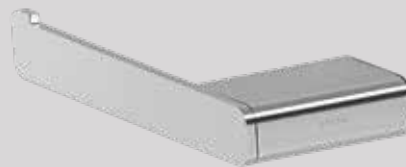

Toiletrolhouder (links)
Toilet roll holder (left)

919909-02-L