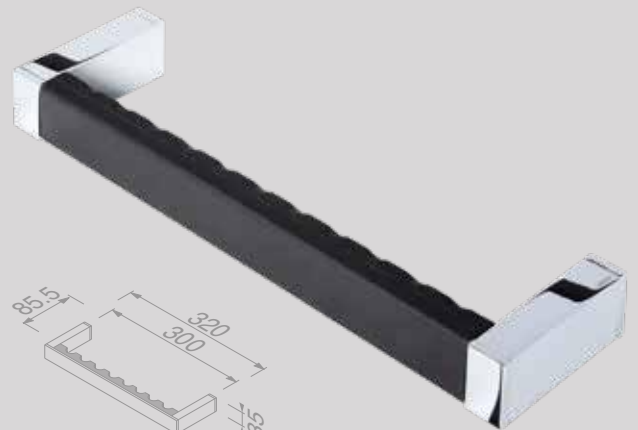

Badgreep 30 cm
Grab rail 30 cm
913506-02