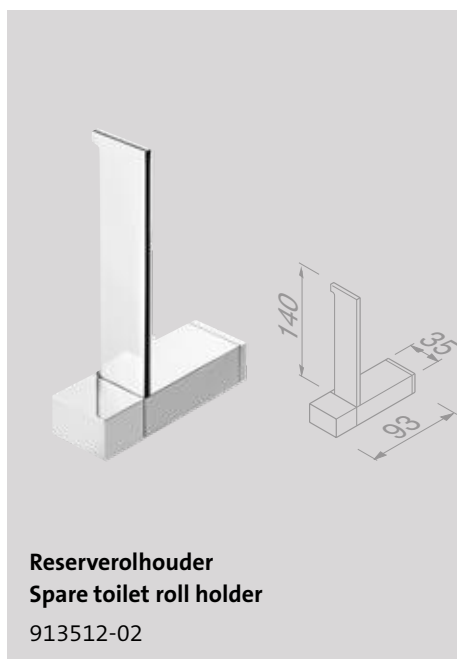

Modern Art Chrome