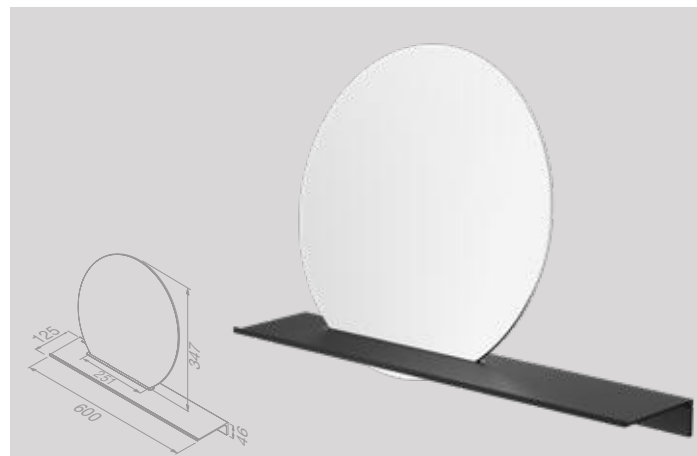

Planchet 60 cm met spiegel (Black)
Bathroom shelf 60 cm with mirror (Black)

918224-06-600