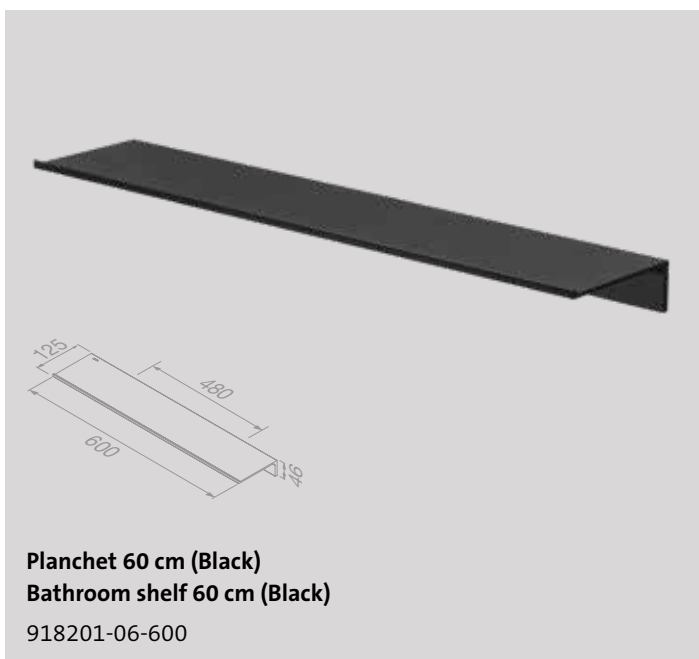

Elegance with a rough edge

Be inspired by Leev. Minimalistic yet customisable. Geesa Leev finds harmony in functionality and design. The bathroom shelves become a versatile storage miracle in no time, thanks to the accessories that can be added as required. Available in different sizes to make the best use of space.

Planchet 28 cm (Black)
Bathroom shelf 28 cm (Black)

918201-06-280

Planchet 40 cm (Black)
Bathroom shelf 40 cm (Black)

918201-06-400

Planchet 60 cm (Black)
Bathroom shelf 60 cm (Black)

918201-06-600

Planchet 80 cm (Black)
Bathroom shelf 80 cm (Black)