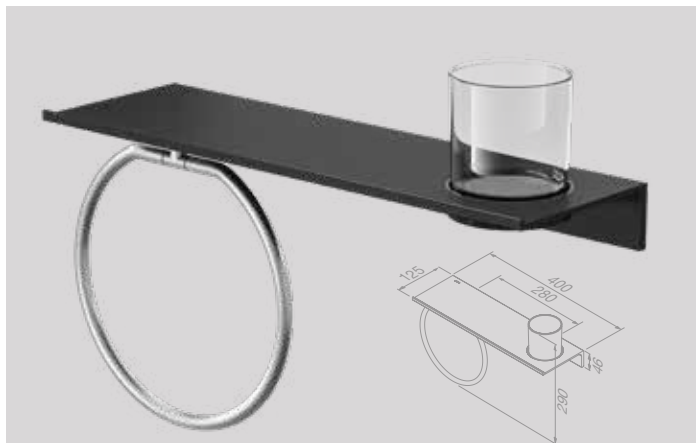

Planchet 28 cm met toiletrolhouder zonder klep dubbel (Black/Brushed stainless steel)
Bathroom shelf 28 cm with toilet roll holder without cover double (Black/Brushed stainless steel)
 918212-05-280

Planchet 28 cm en zeepdispenser 200 ml met handdoekhaak (Black/Brushed stainless steel)
Bathroom shelf 28 cm with towel hook and soap dispenser 200 ml (Black/Brushed stainless steel)
 918216-05-280

Planchet 28 cm met toiletrolhouder zonder klep dubbel (Black/Chrome)
Bathroom shelf 28 cm with toilet roll holder without cover double (Black/Chrome)
 918212-02-280

Leev Gecombineerde planchetten | Modular bathroom shelves