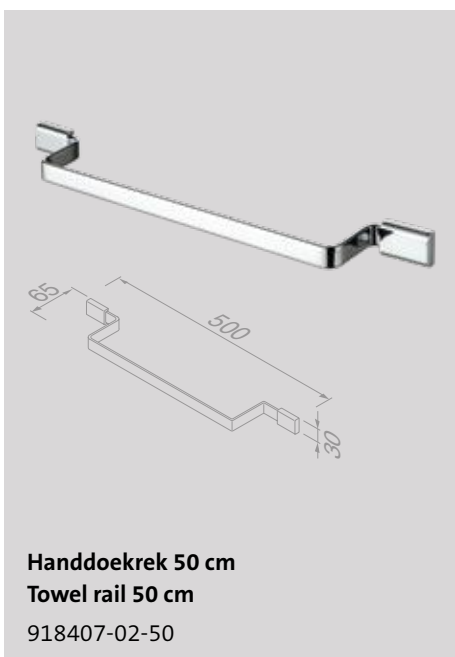

Reserveonderdelen
De reserveonderdelen van de AIM-serie zijn te vinden in het hoofdstuk 'Reserveonderdelen' op pagina 244.

Spare parts
Spare parts of the AIM collection can be found in the chapter 'Spare parts' on page 244.