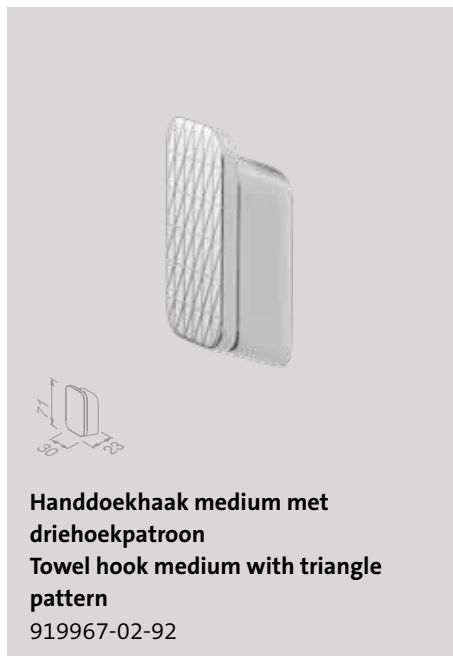

200 ml
Zeepdispenser 200 ml met gesatineerd glas
Soap dispenser 200 ml with frosted glass
 919916-02

200 ml
Zeepdispenser 200 ml met gesatineerd glas
Soap dispenser 200 ml with frosted glass
 919917-02

Planchet / Zeephouder met transparant glas
Bathroom shelf/ Soap holder with transparent glass
 919903-02

Planchet 60 cm met transparant glas
Bathroom shelf 60 cm with transparent glass
 919901-02

Shift Chrome