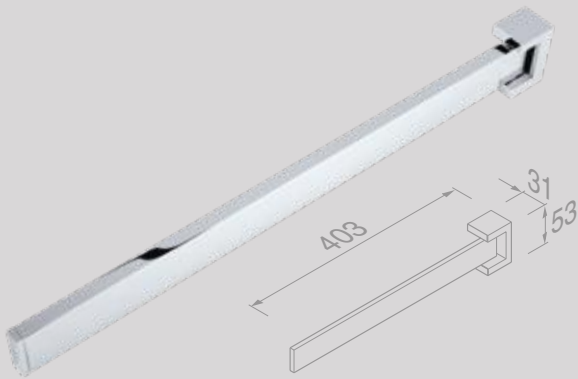

Handdoekrek 1 arm
Towel rail with 1 arm
913519-02