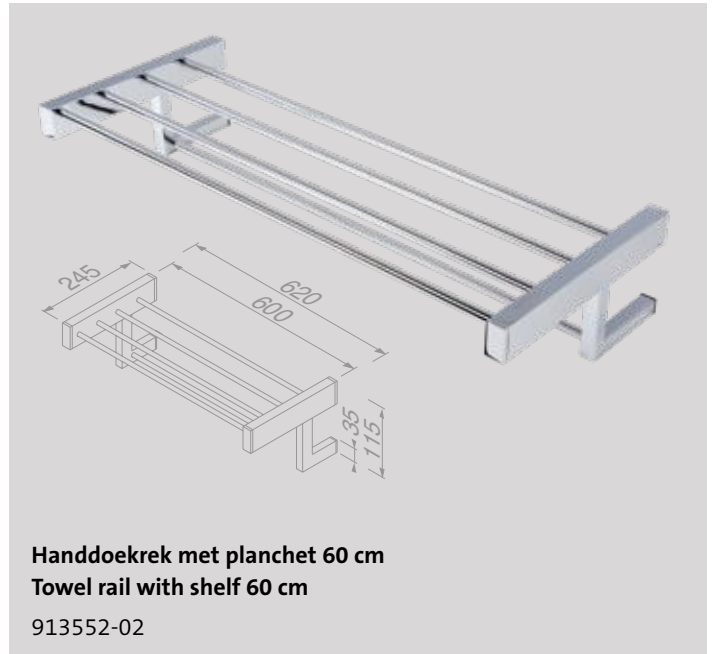

Modern Art Chrome

Reserveonderdelen

De reserveonderdelen van de Modern Art-serie zijn te vinden in het hoofdstuk 'Reserveonderdelen' op pagina 237.

Spare parts

Spare parts of the Modern Art collection can be found in the chapter 'Spare parts' on page 237.