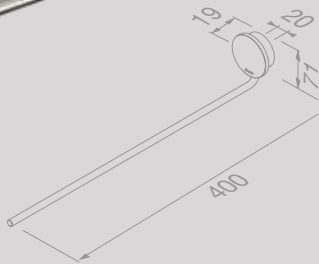

Handdoekrek 1 arm
Towel rail with 1 arm

917205-05