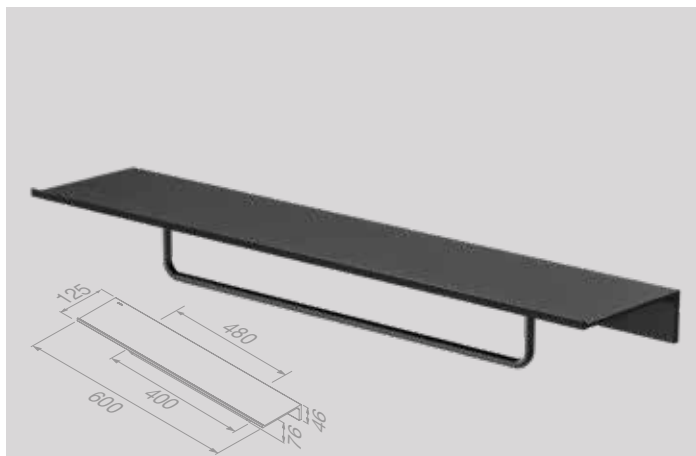

Planchet 60 cm met handdoekrek 40 cm (Black)
Bathroom shelf 60 cm with towel rail 40 cm (Black)

918207-06-600