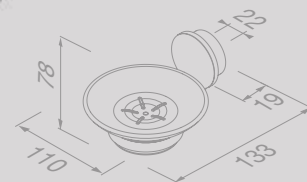

Zeephouder met schaal
Soap holder with glass

917203-05

Douchemand 25 cm
Shower basket 25 cm

917214-05

Handdoekhaak klein
Towel hook small

917213-05

Opal Brushed stainless steel

Handdoekhaak groot
Towel hook large