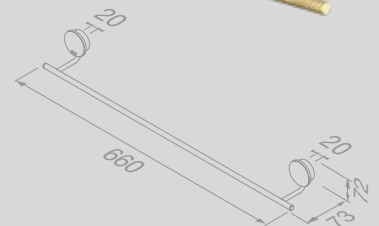

Handdoekrek 60 cm
Towel rail 60 cm

917207-07-60