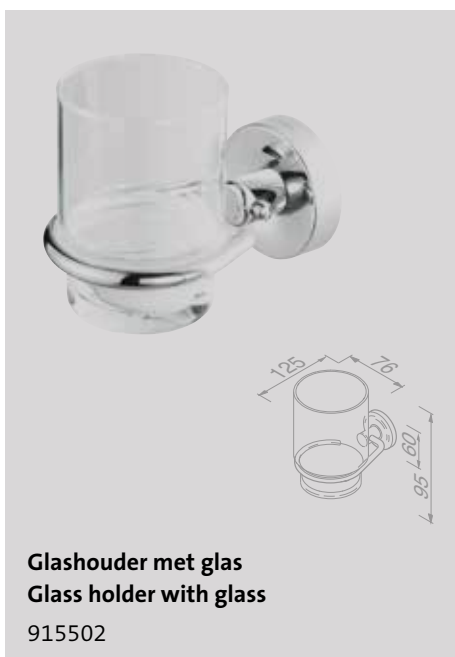

915500-115

Reserverolhouder
Spare toilet roll holder

915518

Zeepdispenser 200 ml
Soap dispenser 200 ml

915516

Glashouder met glas
Glass holder with glass

915502

Zeephouder
Soap holder