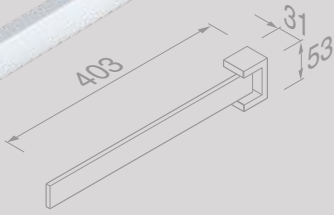

Zeephouder
Soap holder
913503-02

Handdoekhaak
Towel hook
913513-02

Handdoekhaak dubbel
Towel hook double
913515-02

Handdoekrek 1 arm
Towel rail with 1 arm
913519-02

Handdoekrek 2-armig
Towel rail with 2 arms
913505-02