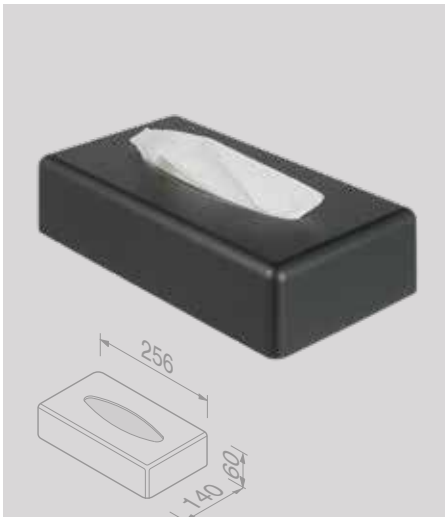

Tissuehouder vrijstaand / muurbevestiging Zwart
Tissue dispenser freestanding / wall-mounted Black
911210-06