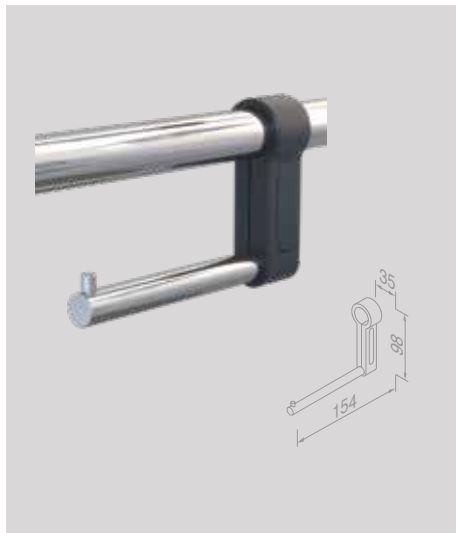

Toiletrolhouder voor 915804-02
Toilet roll holder for 915804-02
915805-02