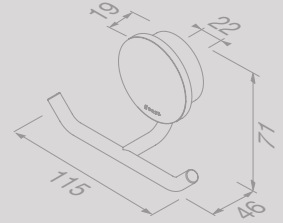

Handdoekhaak dubbel
Towel hook double

917215-05