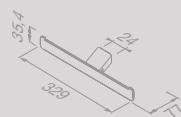

Toiletrolhouder dubbel
Toilet roll holder double

919918-02