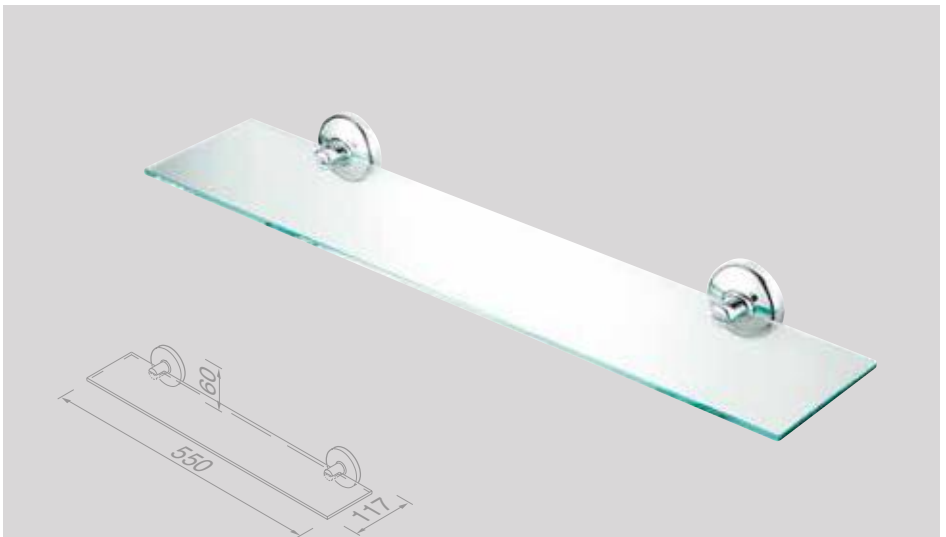

Tissuehouder vrijstaand
Tissue dispenser freestanding
 911211-02

Tissuehouder vrijstaand Zwart
Tissue dispenser freestanding Black
 911211-06

Planchet 55 cm
Bathroom shelf 55 cm
 915301-02

Zeephouder 17 cm
Soap holder 17 cm
 915314-02