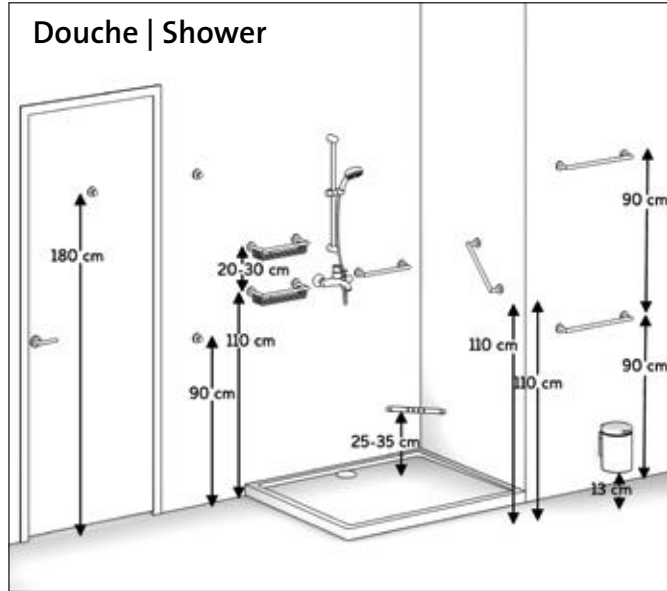

Mounting heights

Our accessories are designed to last a lifetime. They form the perfect balance between quality, functionality and design. In order to optimally enjoy our products, we provide a mounting height advice. The sizes and heights indicated are based on an average length of 1.78 m.