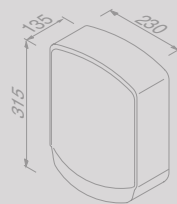

Handdoekdispenser RVS geborsteld
Paper towel dispenser Brushed stainless steel
911231

Handdroger 1100 W Wit
Hand dryer 1100 W White
916450