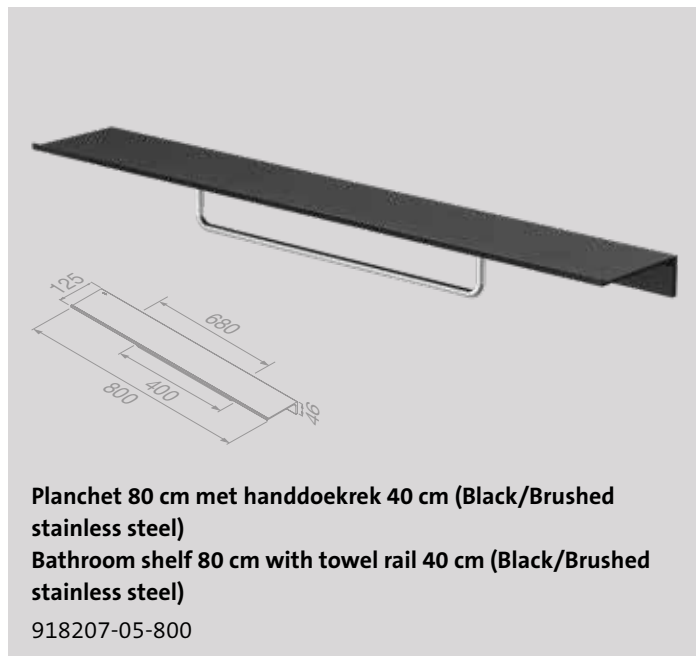

Reserveonderdelen

De reserveonderdelen van de Leev-serie zijn te vinden in het hoofdstuk 'Reserveonderdelen' op pagina 237.

Spare parts

Spare parts of the Leev collection can be found in the chapter 'Spare parts' on page 237.