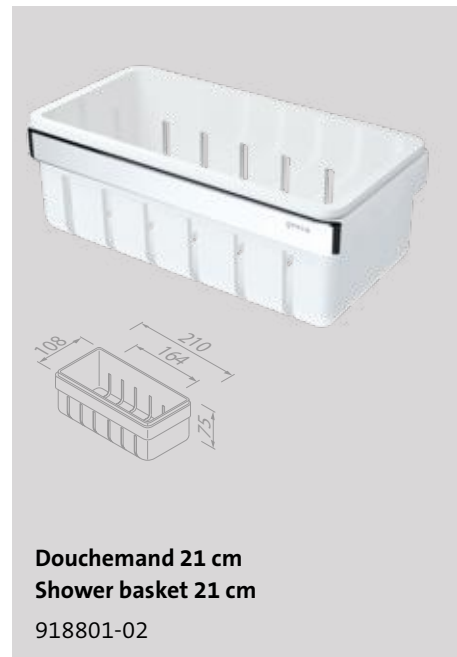

Reserveonderdelen

De reserveonderdelen van de Frame Chrome/White-serie zijn te vinden in het hoofdstuk 'Reserveonderdelen' op pagina 244.

Spare parts

Spare parts of the Frame Chrome/White collection can be found in the chapter 'Spare parts' on page 244.