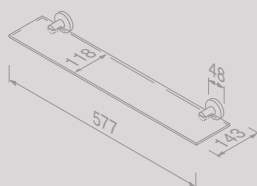

Zeephouder
Soap holder
916558-02

Zeephouder vrijstaand
Soap holder freestanding
916532-02

Douchemand 30 cm
Shower basket 30 cm
916514-02-30

Planchet 35 cm
Bathroom shelf 35 cm
916501-02-35

Planchet 60 cm
Bathroom shelf 60 cm
916546-02