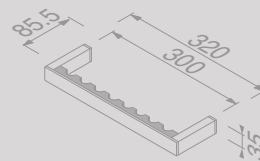

Badgreep 30 cm
Grab rail 30 cm
913506-02