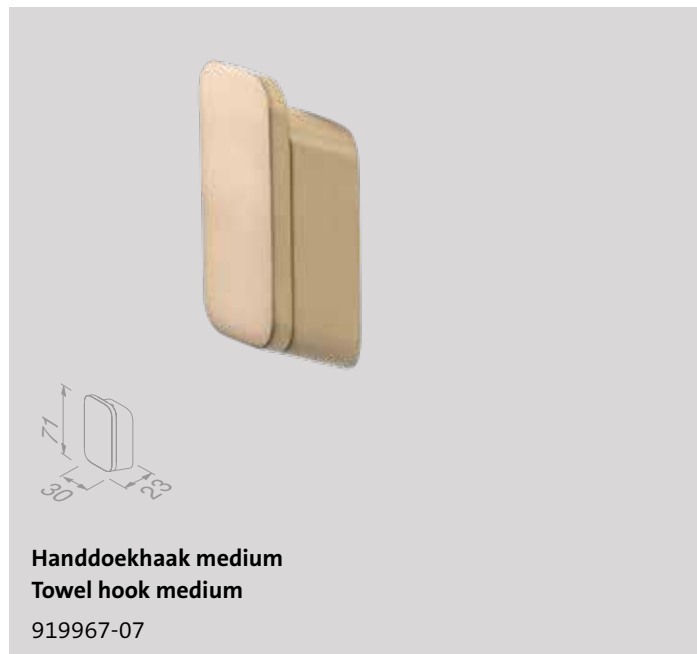

Shift Brushed gold