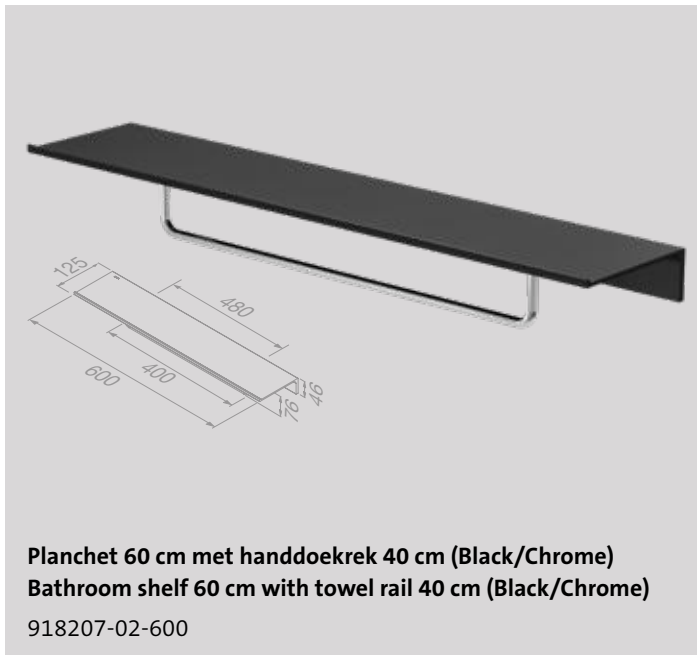

Reserveonderdelen

De reserveonderdelen van de Leev-serie zijn te vinden in het hoofdstuk 'Reserveonderdelen' op pagina 237.

Spare parts

Spare parts of the Leev collection can be found in the chapter 'Spare parts' on page 237.