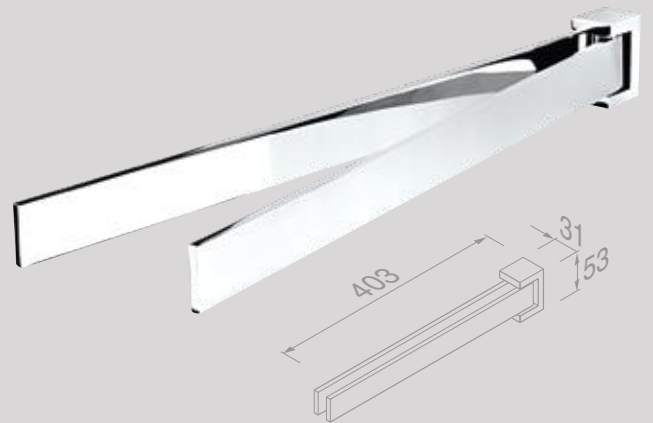

Zeephouder
Soap holder
913503-02

Handdoekhaak
Towel hook
913513-02

Handdoekhaak dubbel
Towel hook double
913515-02

Handdoekrek 1 arm
Towel rail with 1 arm
913519-02

Handdoekrek 2-armig
Towel rail with 2 arms
913505-02