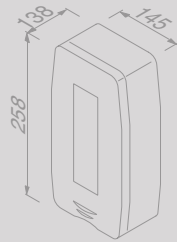

Public Area

Zeepdispenser 900 ml RVS geborsteld
Soap dispenser 900 ml Brushed stainless steel
911217-05

Handdoekdispenser RVS geborsteld
Paper towel dispenser Brushed stainless steel
911231

Handdroger 1100 W Wit
Hand dryer 1100 W White
916450