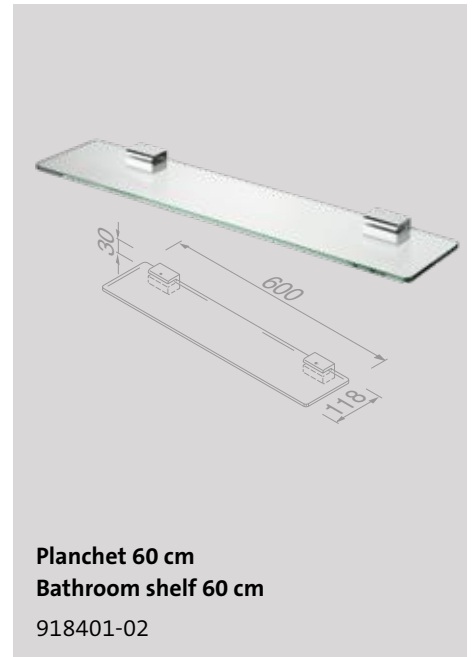

Reserveonderdelen
De reserveonderdelen van de AIM-serie zijn te vinden in het hoofdstuk 'Reserveonderdelen' op pagina 244.

Spare parts
Spare parts of the AIM collection can be found in the chapter 'Spare parts' on page 244.