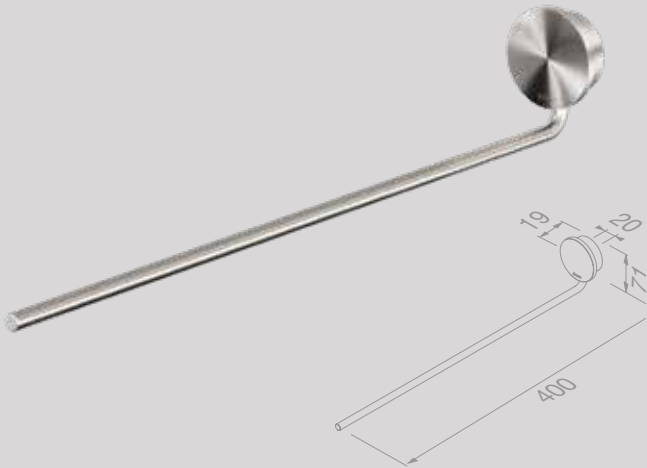

Handdoekrek 1 arm
Towel rail with 1 arm

917205-05