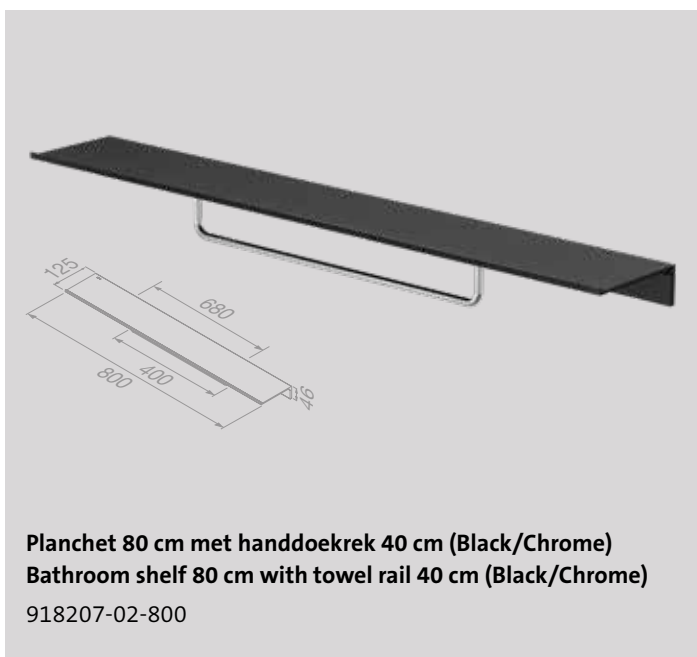

Reserveonderdelen

De reserveonderdelen van de Leev-serie zijn te vinden in het hoofdstuk 'Reserveonderdelen' op pagina 237.

Spare parts

Spare parts of the Leev collection can be found in the chapter 'Spare parts' on page 237.