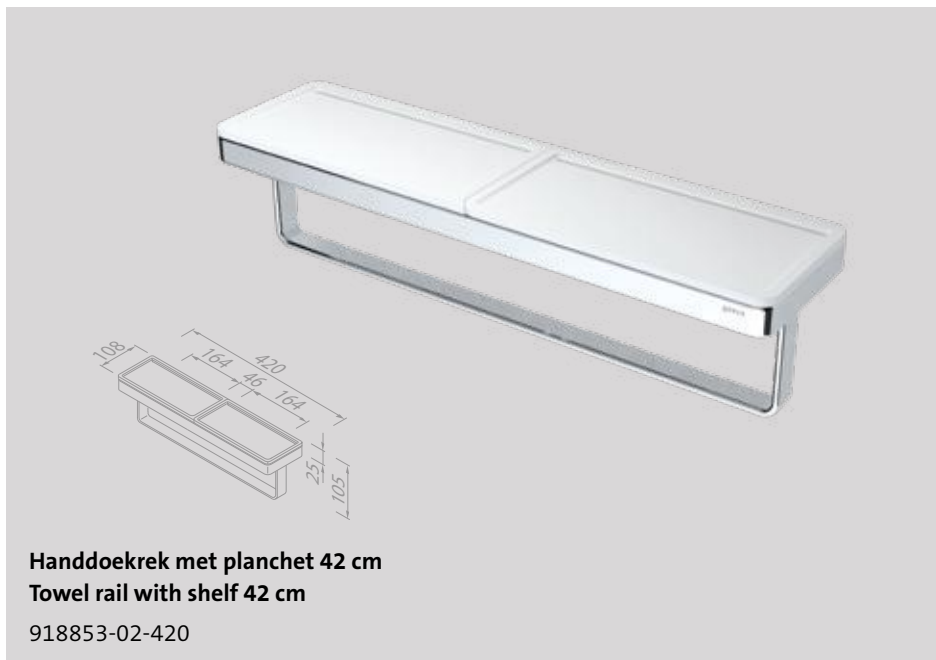

Reserveonderdelen

De reserveonderdelen van de Frame Chrome/White-serie zijn te vinden in het hoofdstuk 'Reserveonderdelen' op pagina 244.

Spare parts

Spare parts of the Frame Chrome/White collection can be found in the chapter 'Spare parts' on page 244.