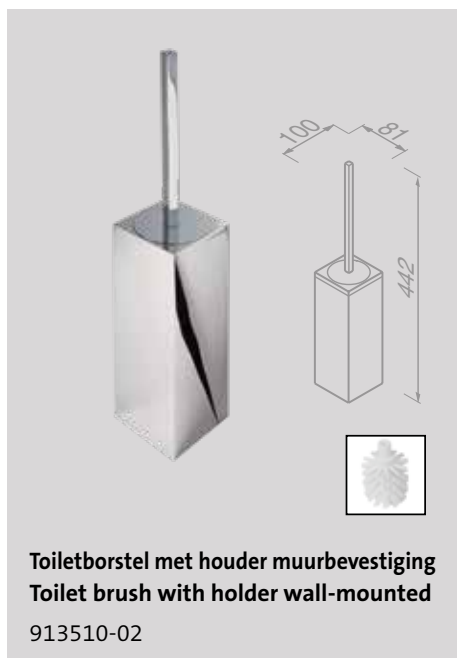

Zeephouder
Soap holder
913503-02

Handdoekhaak
Towel hook
913513-02

Handdoekhaak dubbel
Towel hook double
913515-02

Handdoekrek 1 arm
Towel rail with 1 arm
913519-02

Handdoekrek 2-armig
Towel rail with 2 arms
913505-02