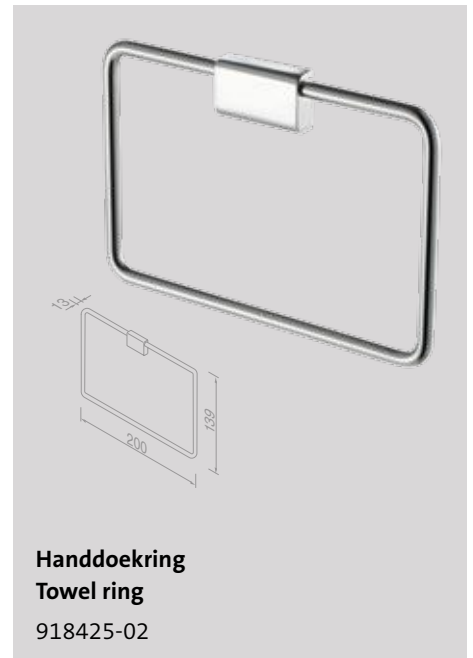

Reserveonderdelen
De reserveonderdelen van de AIM-serie zijn te vinden in het hoofdstuk 'Reserveonderdelen' op pagina 244.

Spare parts
Spare parts of the AIM collection can be found in the chapter 'Spare parts' on page 244.