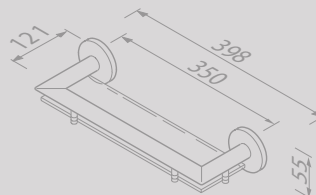

Zeephouder
Soap holder
916558-02

Zeephouder vrijstaand
Soap holder freestanding
916532-02

Douchemand 30 cm
Shower basket 30 cm
916514-02-30

Planchet 35 cm
Bathroom shelf 35 cm
916501-02-35

Planchet 60 cm
Bathroom shelf 60 cm
916546-02