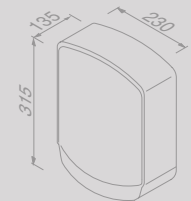

Public Area

Zeepdispenser 900 ml RVS geborsteld
Soap dispenser 900 ml Brushed stainless steel
911217-05

Handdoekdispenser RVS geborsteld
Paper towel dispenser Brushed stainless steel
911231

Handdroger 1100 W Wit
Hand dryer 1100 W White
916450