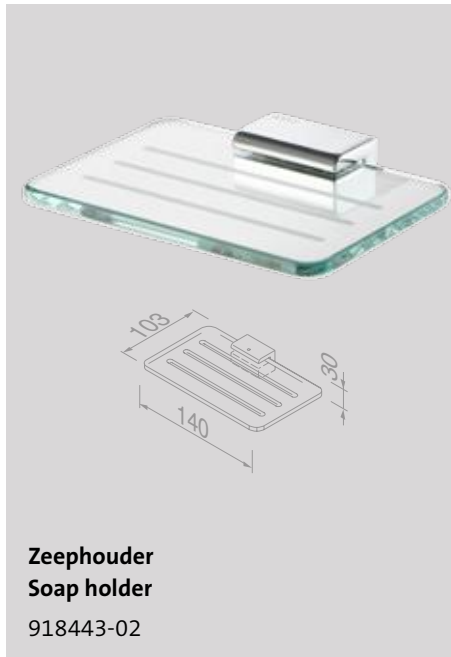

Reserveonderdelen
De reserveonderdelen van de AIM-serie zijn te vinden in het hoofdstuk 'Reserveonderdelen' op pagina 244.

Spare parts
Spare parts of the AIM collection can be found in the chapter 'Spare parts' on page 244.