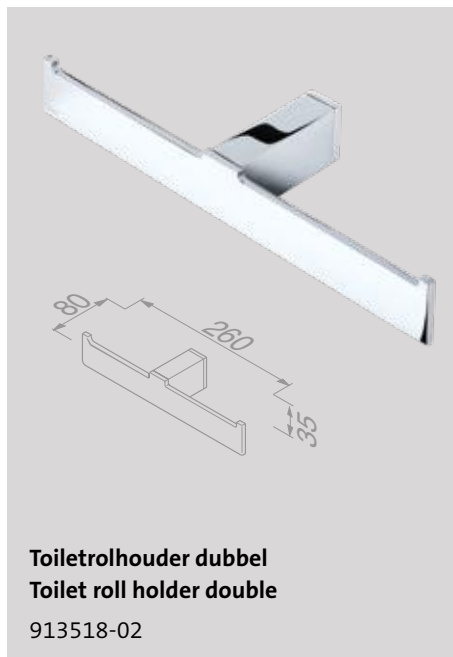

Modern Art Chrome