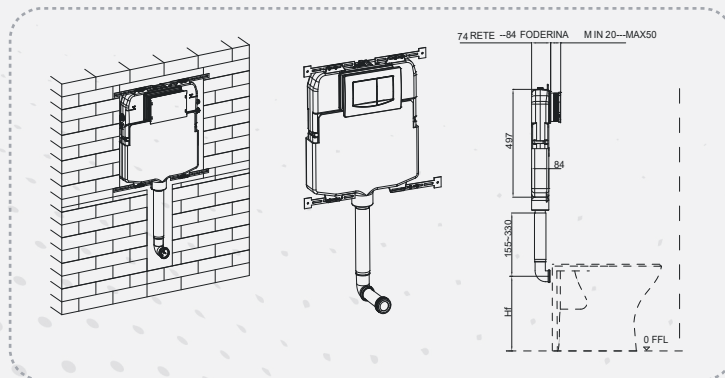

# FRONT PUSH CONCEALED CISTERN

**Universal Frame for Wall Hung WC for Front Operation**  
Model No. : NV701

Thickness of cistern 90mm, height 1160mm  
Adjustable flush valve 3/4.5L, 3/6L, 4/7L

**Universal Concealed Cistern for Front Operation**  
Model No. : NV703

Thickness of cistern 84mm, height 1100mm  
Adjustable flush valve 3/4.5L, 3/6L, 4/7L

A501

ABS Matt Chromed

A508

ABS Matt Chromed

# TOP / FRONT PUSH CONCEALED CISTERN

Concealed Cistern for Front or Top Operated  
Model No. : NV722

Thickness of cistern 84mm, height 1100mm  
Adjustable flush valve 3/4.5L, 3/6L, 4/7L