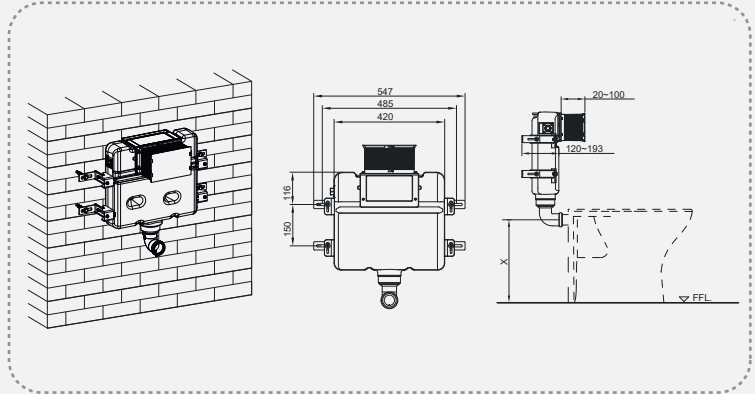

# FRONT PUSH CONCEALED CISTERN

**Universal Frame for Wall Hung WC for Front Operation**  
Model No. : NV701

Thickness of cistern 90mm, height 1160mm  
Adjustable flush valve 3/4.5L, 3/6L, 4/7L

**Universal Concealed Cistern for Front Operation**  
Model No. : NV703

Thickness of cistern 84mm, height 1100mm  
Adjustable flush valve 3/4.5L, 3/6L, 4/7L

A501

ABS Matt Chromed

A508

ABS Matt Chromed

# TOP / FRONT PUSH CONCEALED CISTERN

Concealed Cistern for Front or Top Operated  
Model No. : NV722

Thickness of cistern 84mm, height 1100mm  
Adjustable flush valve 3/4.5L, 3/6L, 4/7L