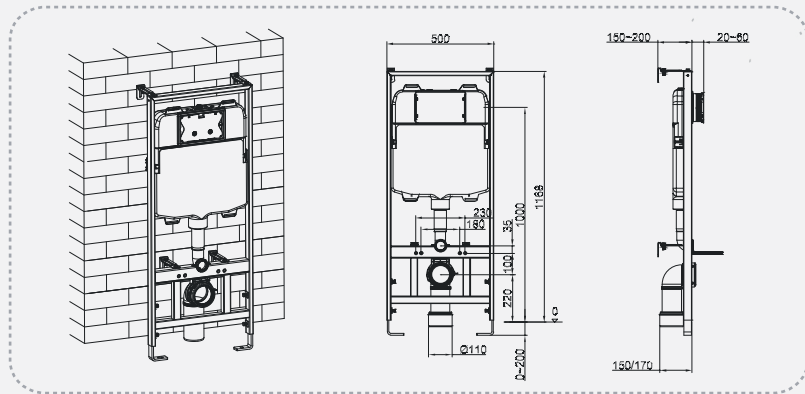

# FRONT PUSH CONCEALED CISTERN

**Universal Frame for Wall Hung WC for Front Operation**  
Model No. : NV701

Thickness of cistern 90mm, height 1160mm  
Adjustable flush valve 3/4.5L, 3/6L, 4/7L

**Universal Concealed Cistern for Front Operation**  
Model No. : NV703

Thickness of cistern 84mm, height 1100mm  
Adjustable flush valve 3/4.5L, 3/6L, 4/7L

A501

ABS Matt Chromed

A508

ABS Matt Chromed

# TOP / FRONT PUSH CONCEALED CISTERN

Concealed Cistern for Front or Top Operated  
Model No. : NV722

Thickness of cistern 84mm, height 1100mm  
Adjustable flush valve 3/4.5L, 3/6L, 4/7L