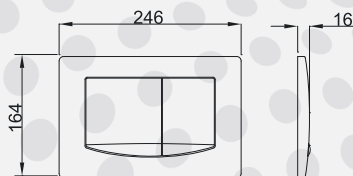

# FRONT PUSH CONCEALED CISTERN

**Universal Frame for Wall Hung WC for Front Operation**  
Model No. : NV701

Thickness of cistern 90mm, height 1160mm  
Adjustable flush valve 3/4.5L, 3/6L, 4/7L

**Universal Concealed Cistern for Front Operation**  
Model No. : NV703

Thickness of cistern 84mm, height 1100mm  
Adjustable flush valve 3/4.5L, 3/6L, 4/7L

A501

ABS Matt Chromed

A508

ABS Matt Chromed

# TOP / FRONT PUSH CONCEALED CISTERN

Concealed Cistern for Front or Top Operated  
Model No. : NV722

Thickness of cistern 84mm, height 1100mm  
Adjustable flush valve 3/4.5L, 3/6L, 4/7L