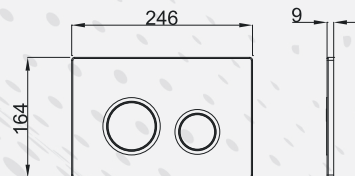

# FRONT PUSH CONCEALED CISTERN

**Universal Frame for Wall Hung WC for Front Operation**  
Model No. : NV701

Thickness of cistern 90mm, height 1160mm  
Adjustable flush valve 3/4.5L, 3/6L, 4/7L

**Universal Concealed Cistern for Front Operation**  
Model No. : NV703

Thickness of cistern 84mm, height 1100mm  
Adjustable flush valve 3/4.5L, 3/6L, 4/7L

A501

ABS Matt Chromed

A508

ABS Matt Chromed

# TOP / FRONT PUSH CONCEALED CISTERN

Concealed Cistern for Front or Top Operated  
Model No. : NV722

Thickness of cistern 84mm, height 1100mm  
Adjustable flush valve 3/4.5L, 3/6L, 4/7L