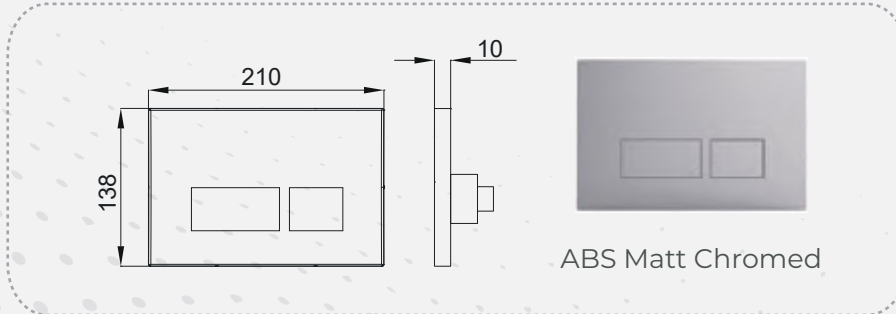

TOP / FRONT PUSH CONCEALED CISTERN

Concealed Cistern for Front or Top Operated
Model No. : NV722

Thickness of cistern 84mm, height 1100mm
Adjustable flush valve 3/4.5L, 3/6L, 4/7L